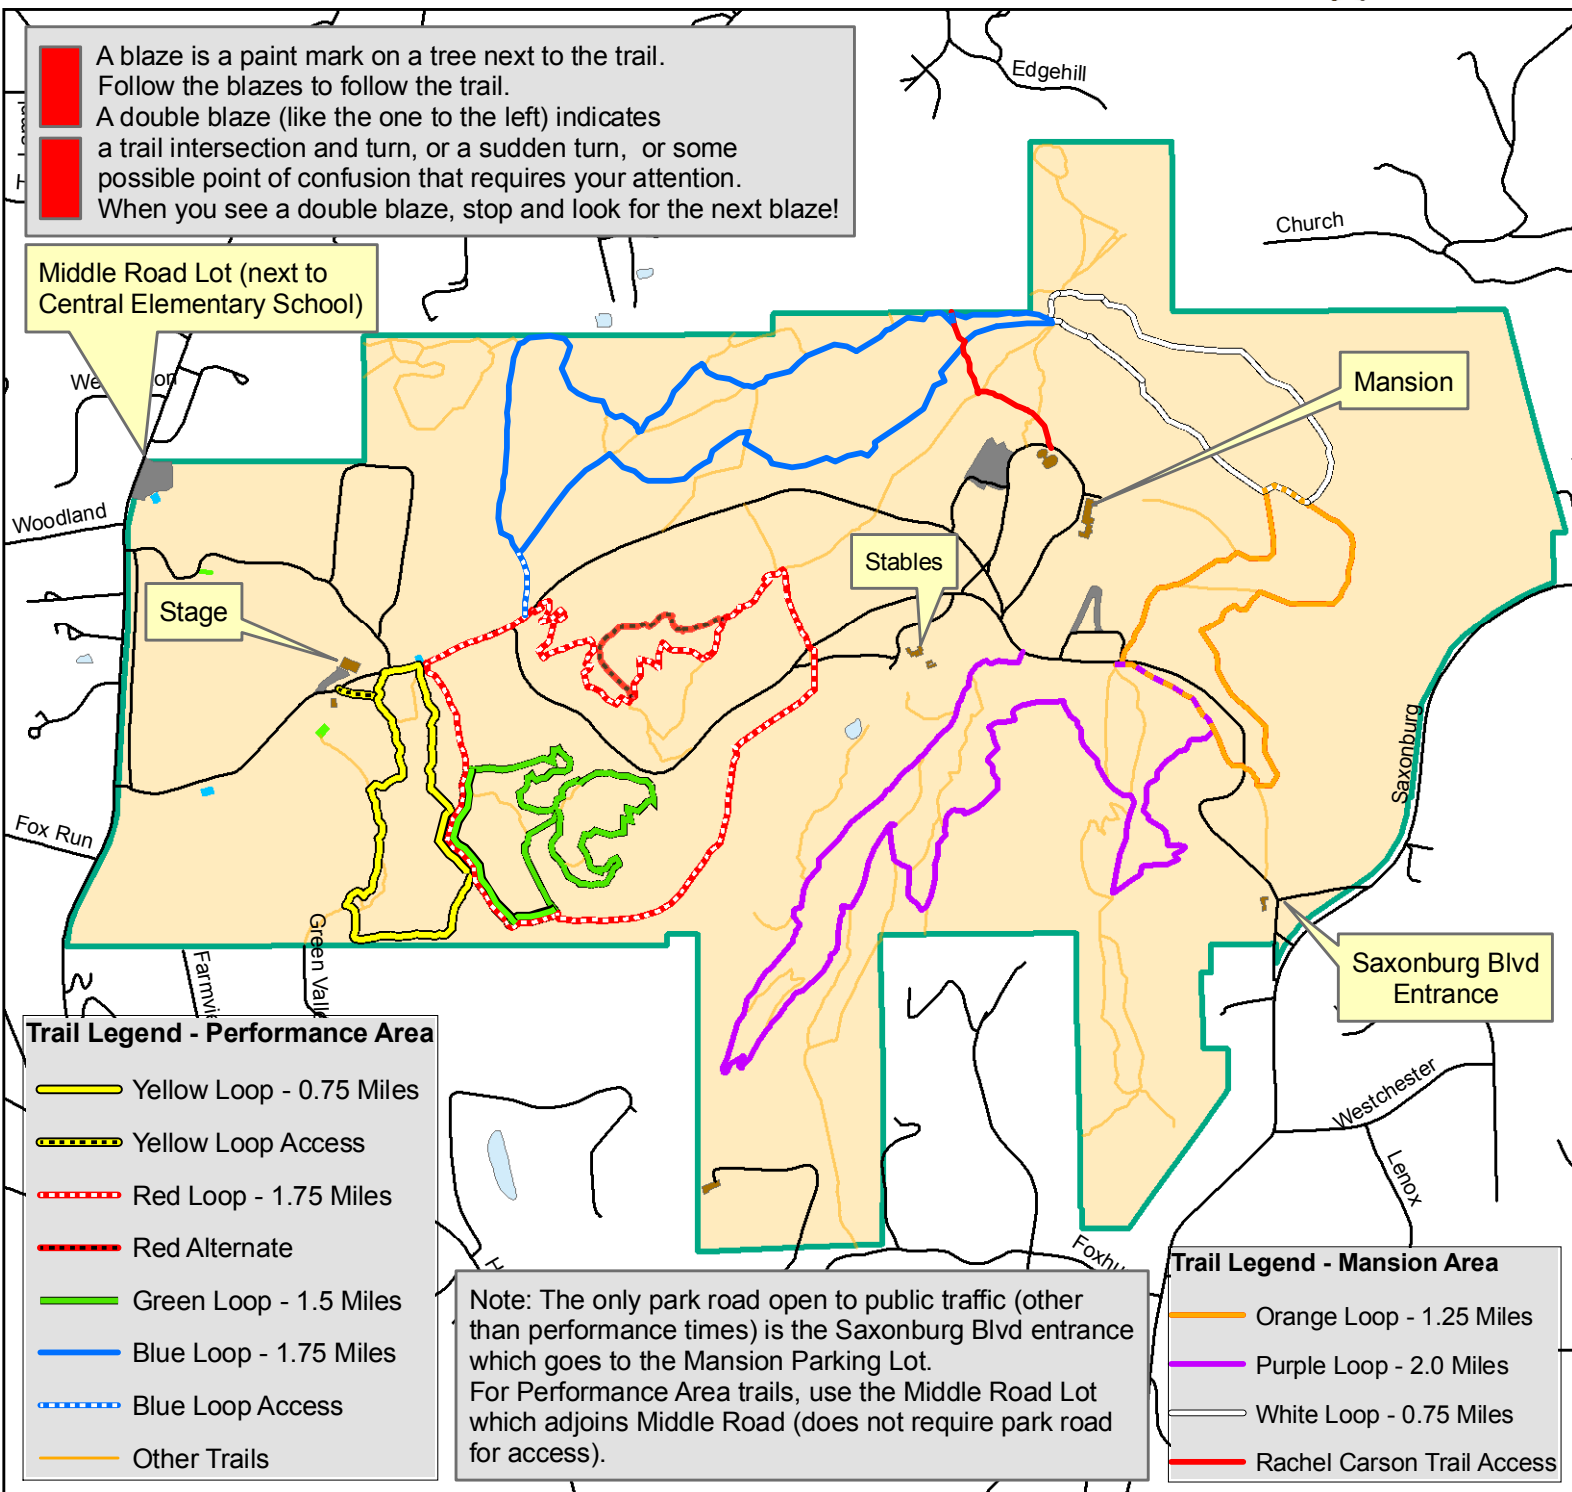

# Hartwood Park Blazed Trails

A blaze is a paint mark on a tree next to the trail. Follow the blazes to follow the trail.  
 A double blaze (like the one to the left) indicates a trail intersection and turn, or a sudden turn, or some possible point of confusion that requires your attention. When you see a double blaze, stop and look for the next blaze!

Middle Road Lot (next to Central Elementary School)

**Allegheny County**  
 Division of Computer Services  
 Geographic Information Systems  
 621 County Office Building  
 542 Forbes Avenue  
 Pittsburgh, PA 15219  
 (412) 350-4760

**Park Legend**

- Park Boundary
- Park Bldgs
- Restrooms
- Seasonal Restrooms
- Parking Lots