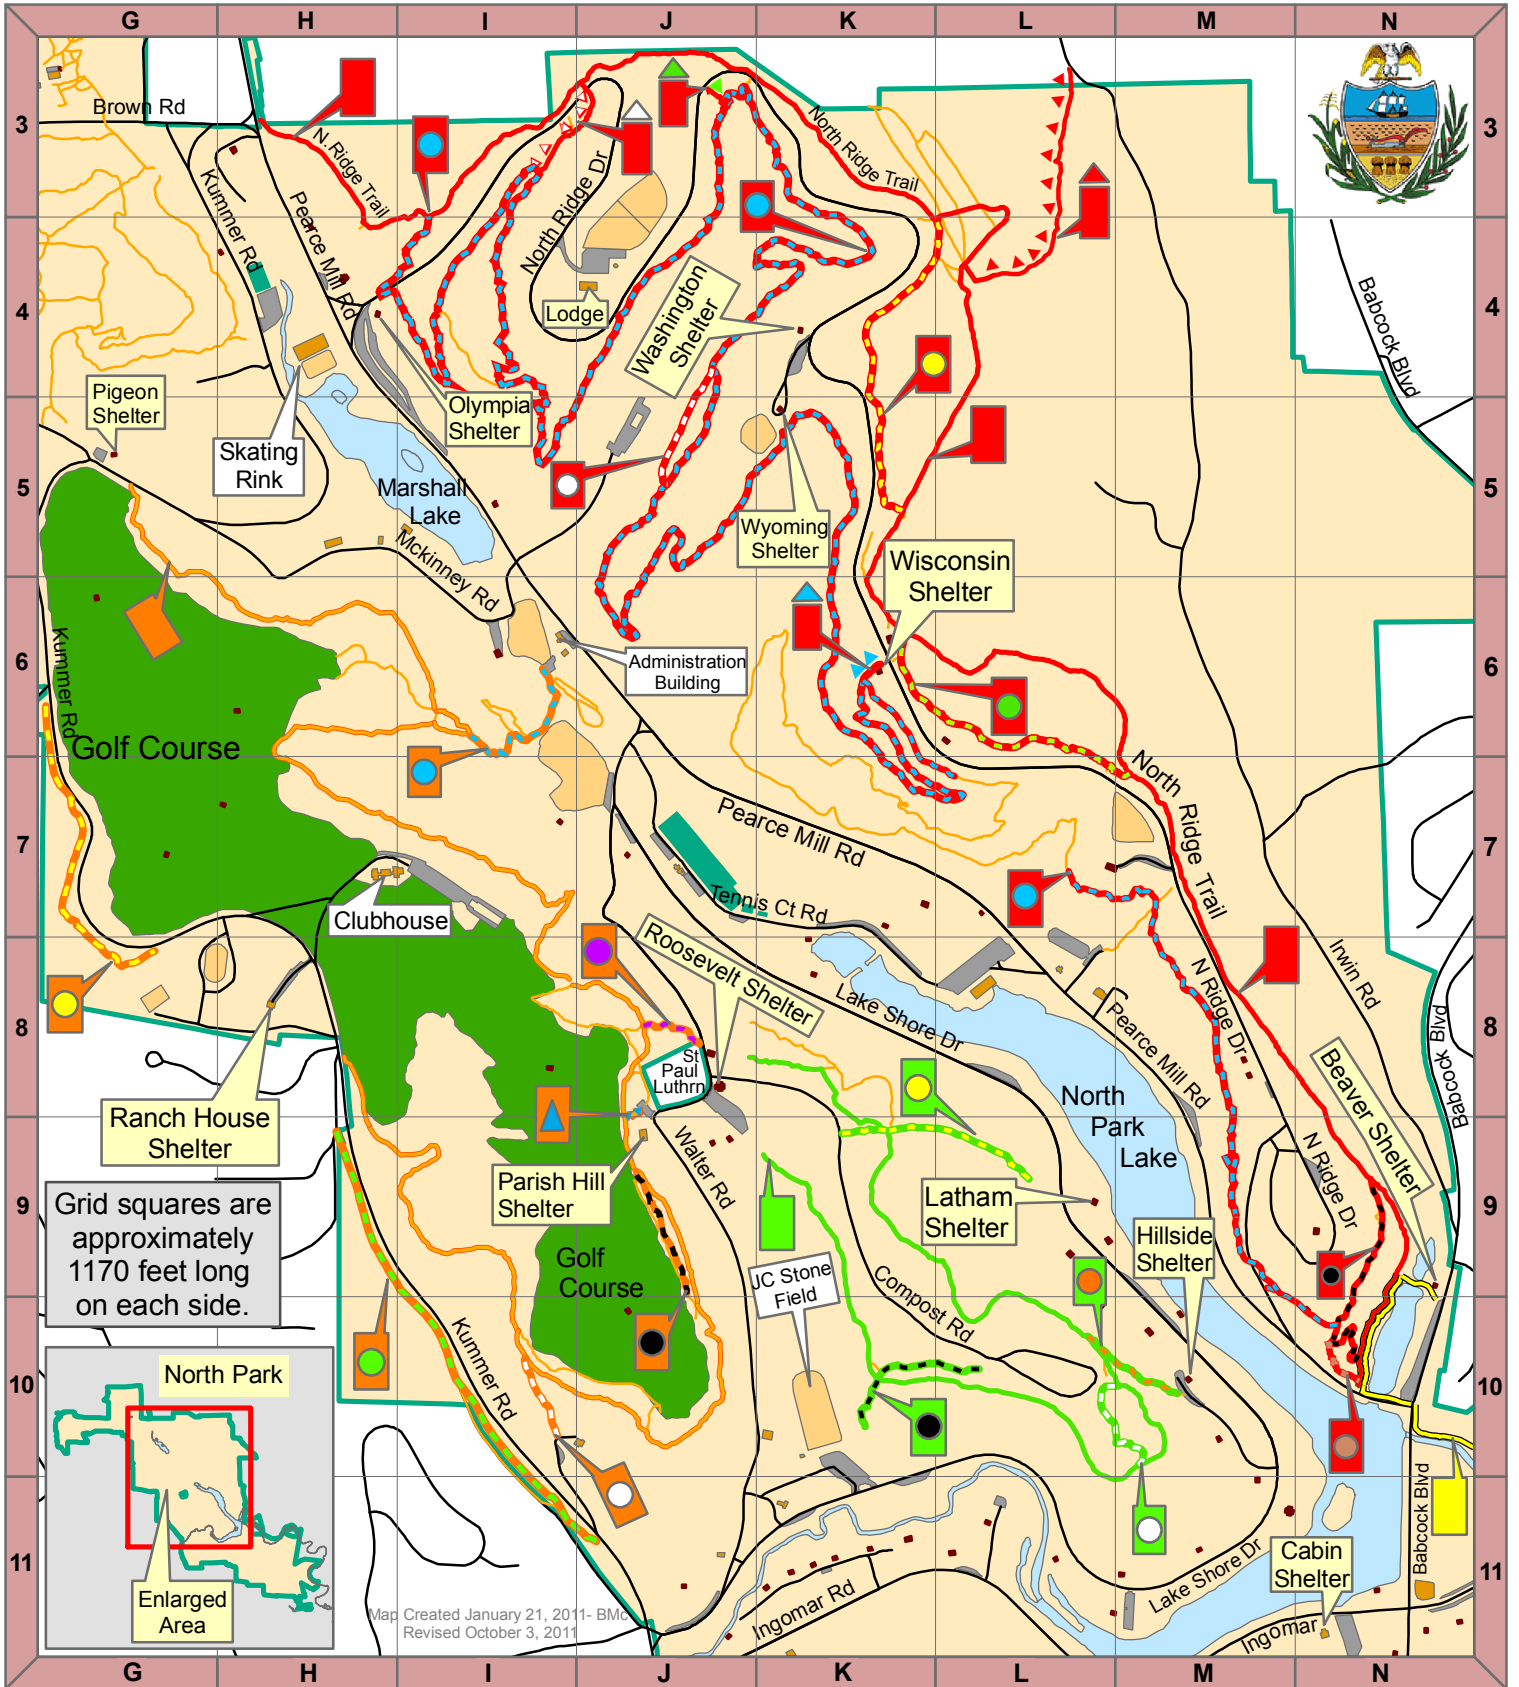

# North Park Blazed Trails - Central Section

Grid squares are approximately 1170 feet long on each side.

Map Created January 21, 2011 - BMC  
Revised October 3, 2011

Scale -1:15,000      1 inch = 1,250 feet

Dotted blazes have been used as well as the normal solid blaze (a red rectangle symbolized by a solid red line on the map for the North Ridge Trail). eg: A red blaze with a blue dot is symbolized by a solid red line with blue dashes.

A blaze with a triangular cap marks an access trail.

To clarify the blazes, a blaze symbol points to its corresponding blazed trail.

Solid Blaze

Dotted Blaze

Access Trail

**Legend**

- Park Boundary
- Rachel Carson Trail
- Other Trails
- Park Bldgs
- Shelters
- Ballfields
- Parking Lots