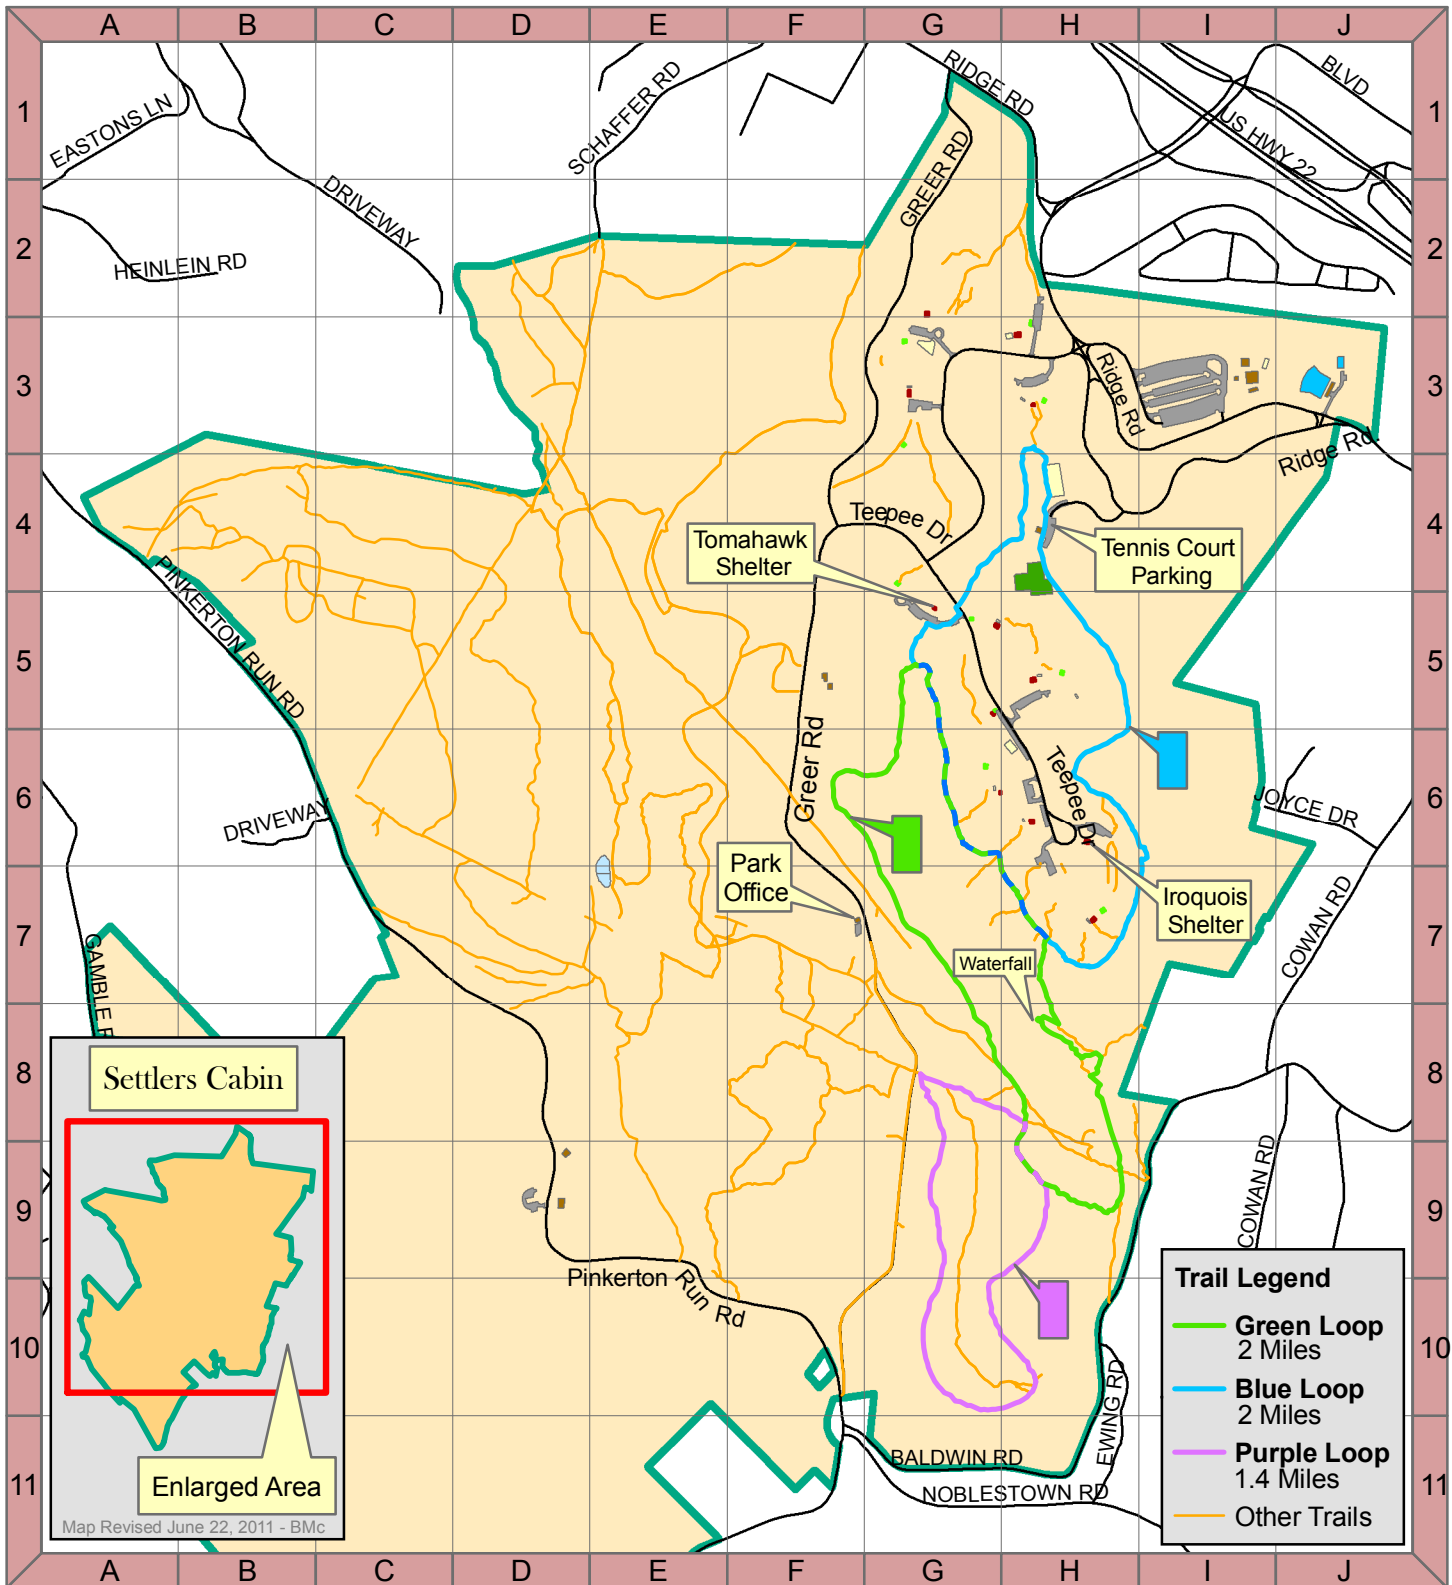

Settlers Cabin Park Blazed Trails

Trail Legend	
	Green Loop 2 Miles
	Blue Loop 2 Miles
	Purple Loop 1.4 Miles
	Other Trails

1:16,800

1 inch = 1,400 feet

Allegheny County
 Division of Computer Services
Geographic Information Systems
 621 County Office Building
 542 Forbes Avenue
 Pittsburgh, PA 15219
 (412) 350-4760

Grid squares are approximately 1000 feet long on each side.

Park Legend			
	Park Border		Park Bldgs
	Parking Lots		Playgrounds
	Ponds		Shelters
	Restrooms		Tennis Cts