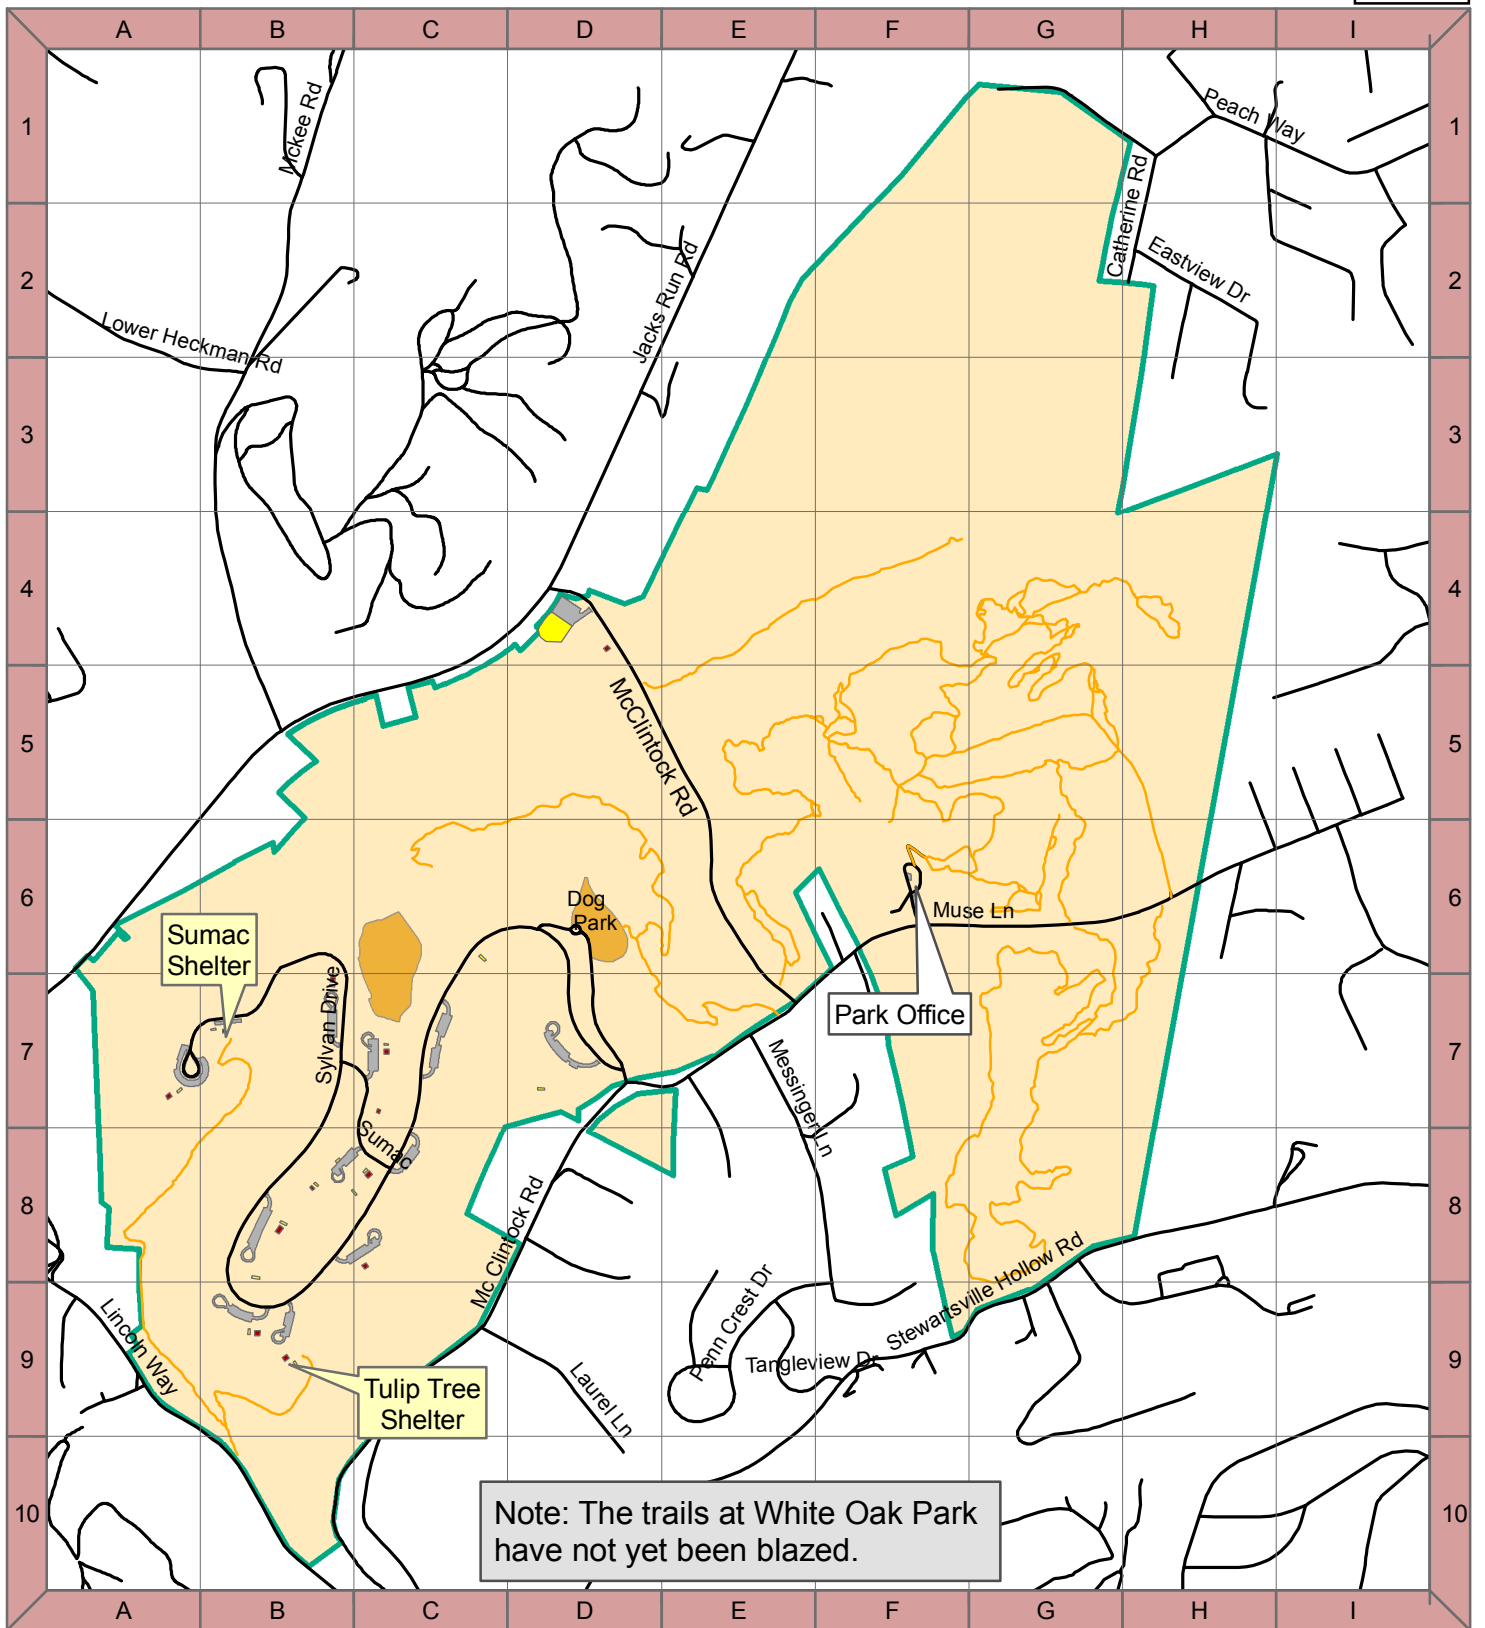

White Oak Park Trails

Note: The trails at White Oak Park have not yet been blazed.

Map Created May 18, 2012 - BMC

Allegheny County
 Division of Computer Services
 Geographic Information Systems
 621 County Office Building
 542 Forbes Avenue
 Pittsburgh, PA 15219
 (412) 350-4760

1:15,000

1 inch = 1,250 feet

White Oak Legend	
	Park Boundary
	Trails
	Shelters
	Playgrounds
	Ballfields
	Parking Lots