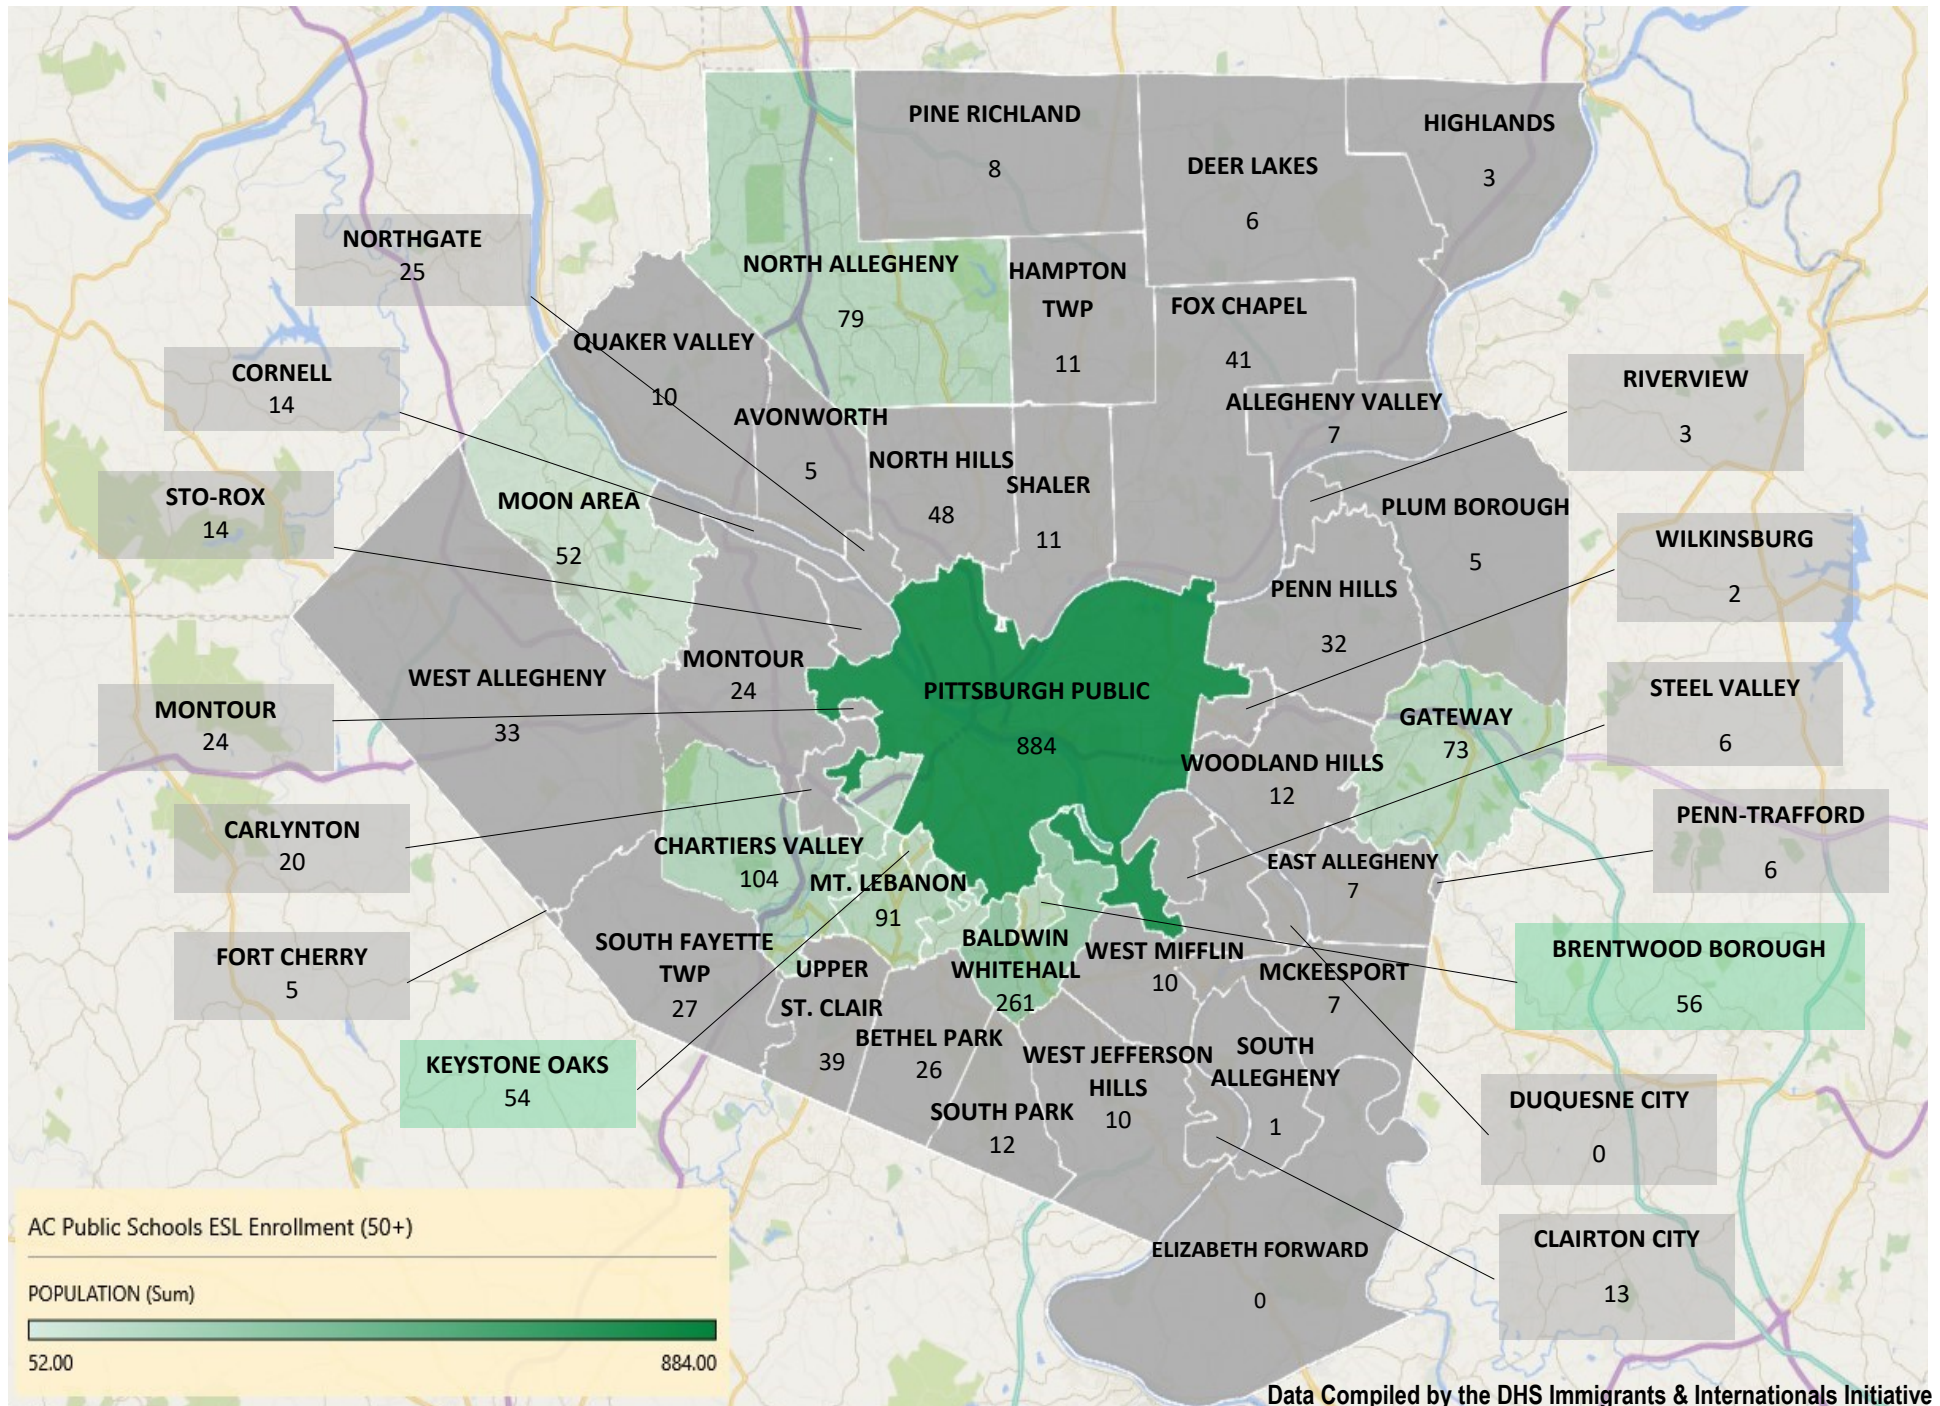

2016-18 SCHOOL YEAR ESL ENROLLMENT IN ALLEGHENY COUNTY PUBLIC SCHOOLS

*Green shading indicates enrollment over 50 students.

Data Source: PA Department of Education

Data Compiled by the DHS Immigrants & Internationals Initiative

www.alleghenycounty.us/dhs/immigrantresources