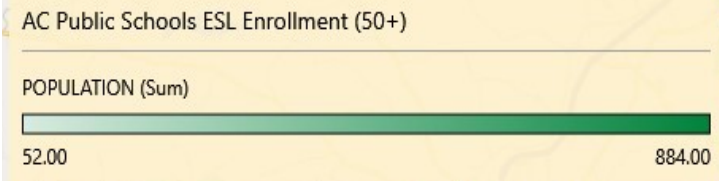

2016-18 SCHOOL YEAR ESL ENROLLMENT IN ALLEGHENY COUNTY PUBLIC SCHOOLS

*Green shading indicates enrollment over 50 students.

Data Source: PA Department of Education

Data Compiled by the DHS Immigrants & Internationals Initiative