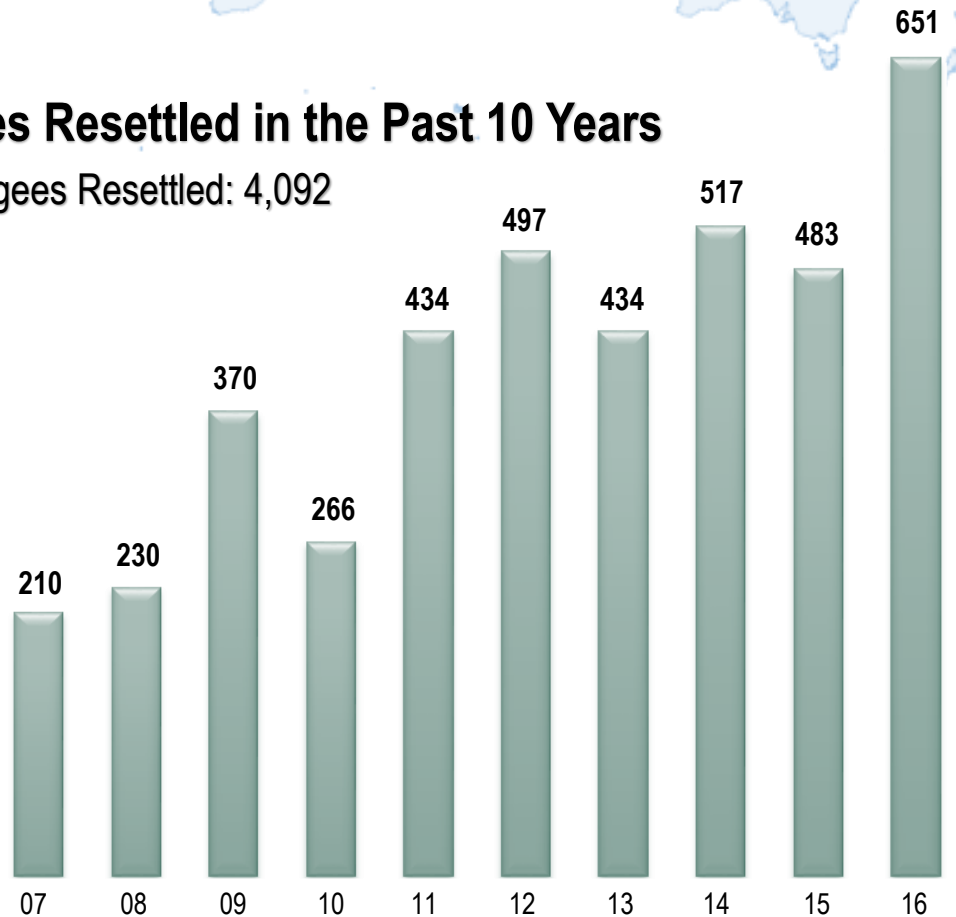

# Refugee Arrivals by Country

Total Refugees Resettled (FY2016): 651

# 10 Largest Refugee Groups

Total Refugees Resettled (since 2001): 5,035

Bhutan	2,045
Burma	699
Iraq	508
Somalia	357
Russia	234
Democratic Republic of the Congo	229
Syria	166
Sudan	133
Bosnia & Herzegovina	86
Liberia	76

Total populations are estimated to be larger due to secondary migration.

# Refugees Resettled in the Past 10 Years

Total Refugees Resettled: 4,092

\* Data source: www.refugeesinpa.org, Refugee Arrivals 2007-2016