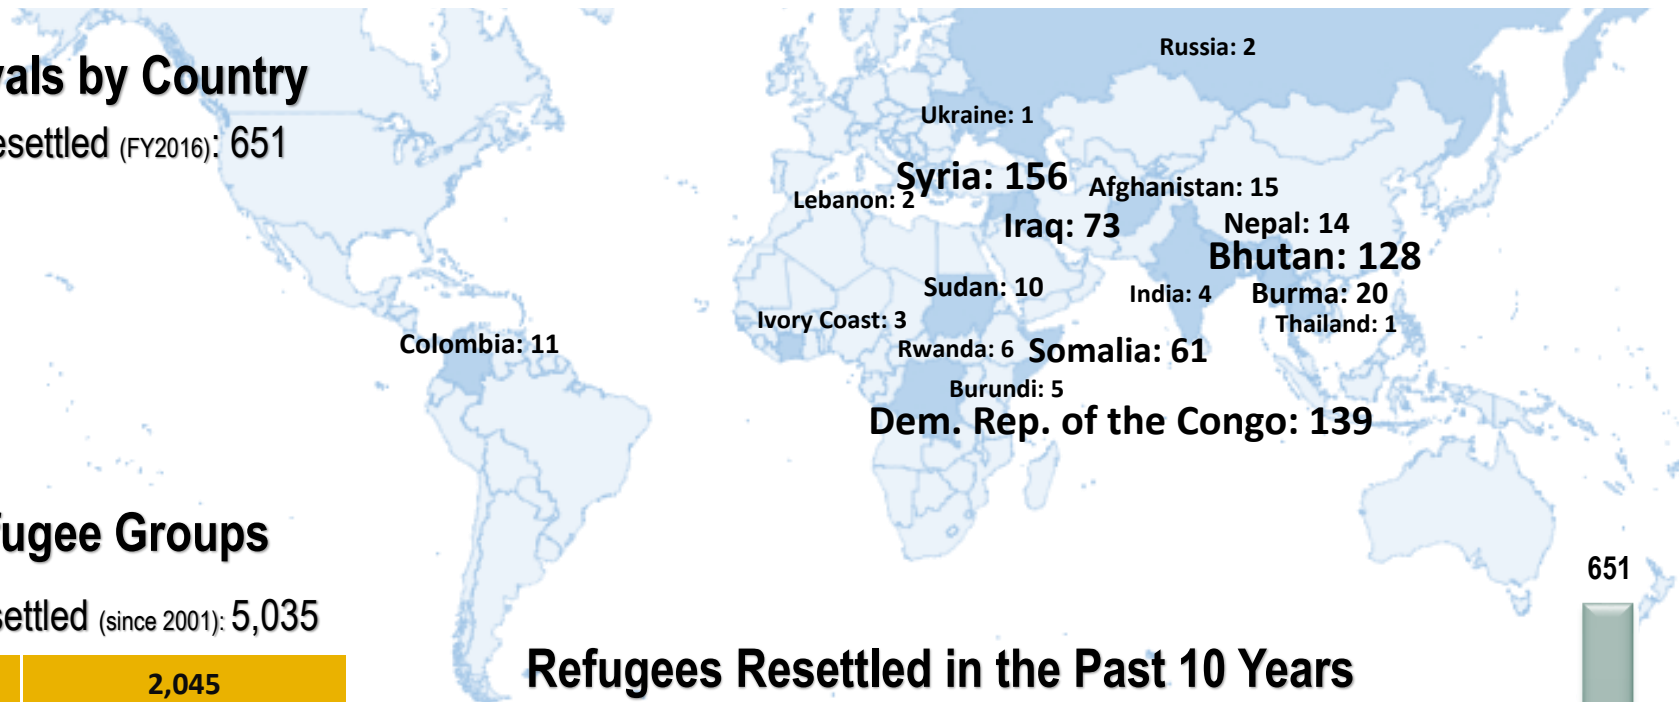

# Refugee Arrivals by Country

Total Refugees Resettled (FY2016): 651

# 10 Largest Refugee Groups

Total Refugees Resettled (since 2001): 5,035

Bhutan	2,045
Burma	699
Iraq	508
Somalia	357
Russia	234
Democratic Republic of the Congo	229
Syria	166
Sudan	133
Bosnia & Herzegovina	86
Liberia	76

Total populations are estimated to be larger due to secondary migration.

# Refugees Resettled in the Past 10 Years

Total Refugees Resettled: 4,092

\* Data source: www.refugeesinpa.org, Refugee Arrivals 2007-2016