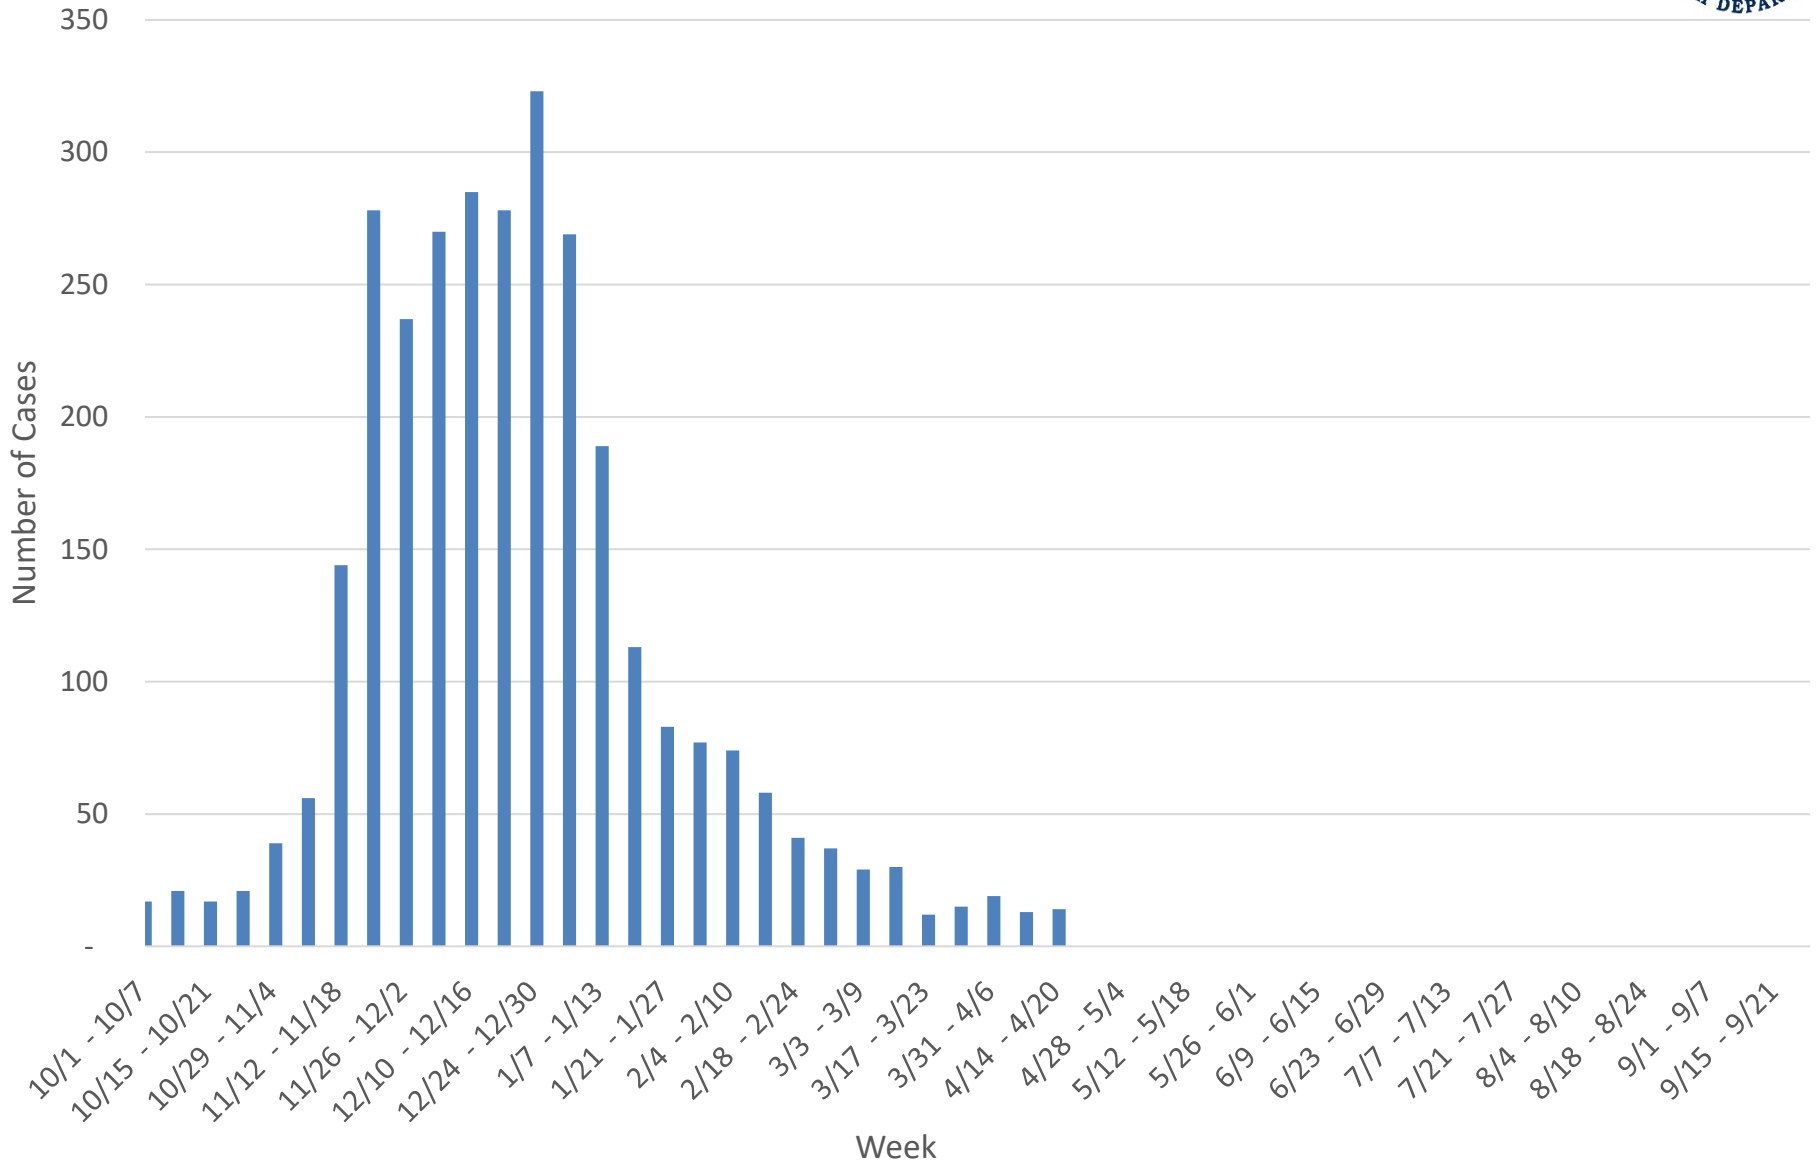

# Lab-Confirmed Cases of RSV in Allegheny County October 1, 2023 – April 20, 2024

Source: PA-NEDSS

# Lab-Confirmed\* Cases of RSV in Allegheny County 2018-19 Season to 2023-24 Season September 30, 2018 – April 20, 2024

Source: PA-NEDSS

\*\*MMWR Week does not fall on the same dates every year. MMWR weeks last from Sunday through Saturday and usually range from 1 to 52. Depending on how the days of the week fall across years, it is possible to occasionally have a Week 53

# Current RSV Season vs. Past RSV Seasons

	2020-21 Season reported by April 24, 2021	2021-22 Season reported by April 23, 2022	2022-23 Season reported by April 22, 2023	2023-24 Season reported by April 20, 2024
Number of cumulative cases*	12	656	2,618	3,059
Number of cumulative deaths**	0	3	6	5