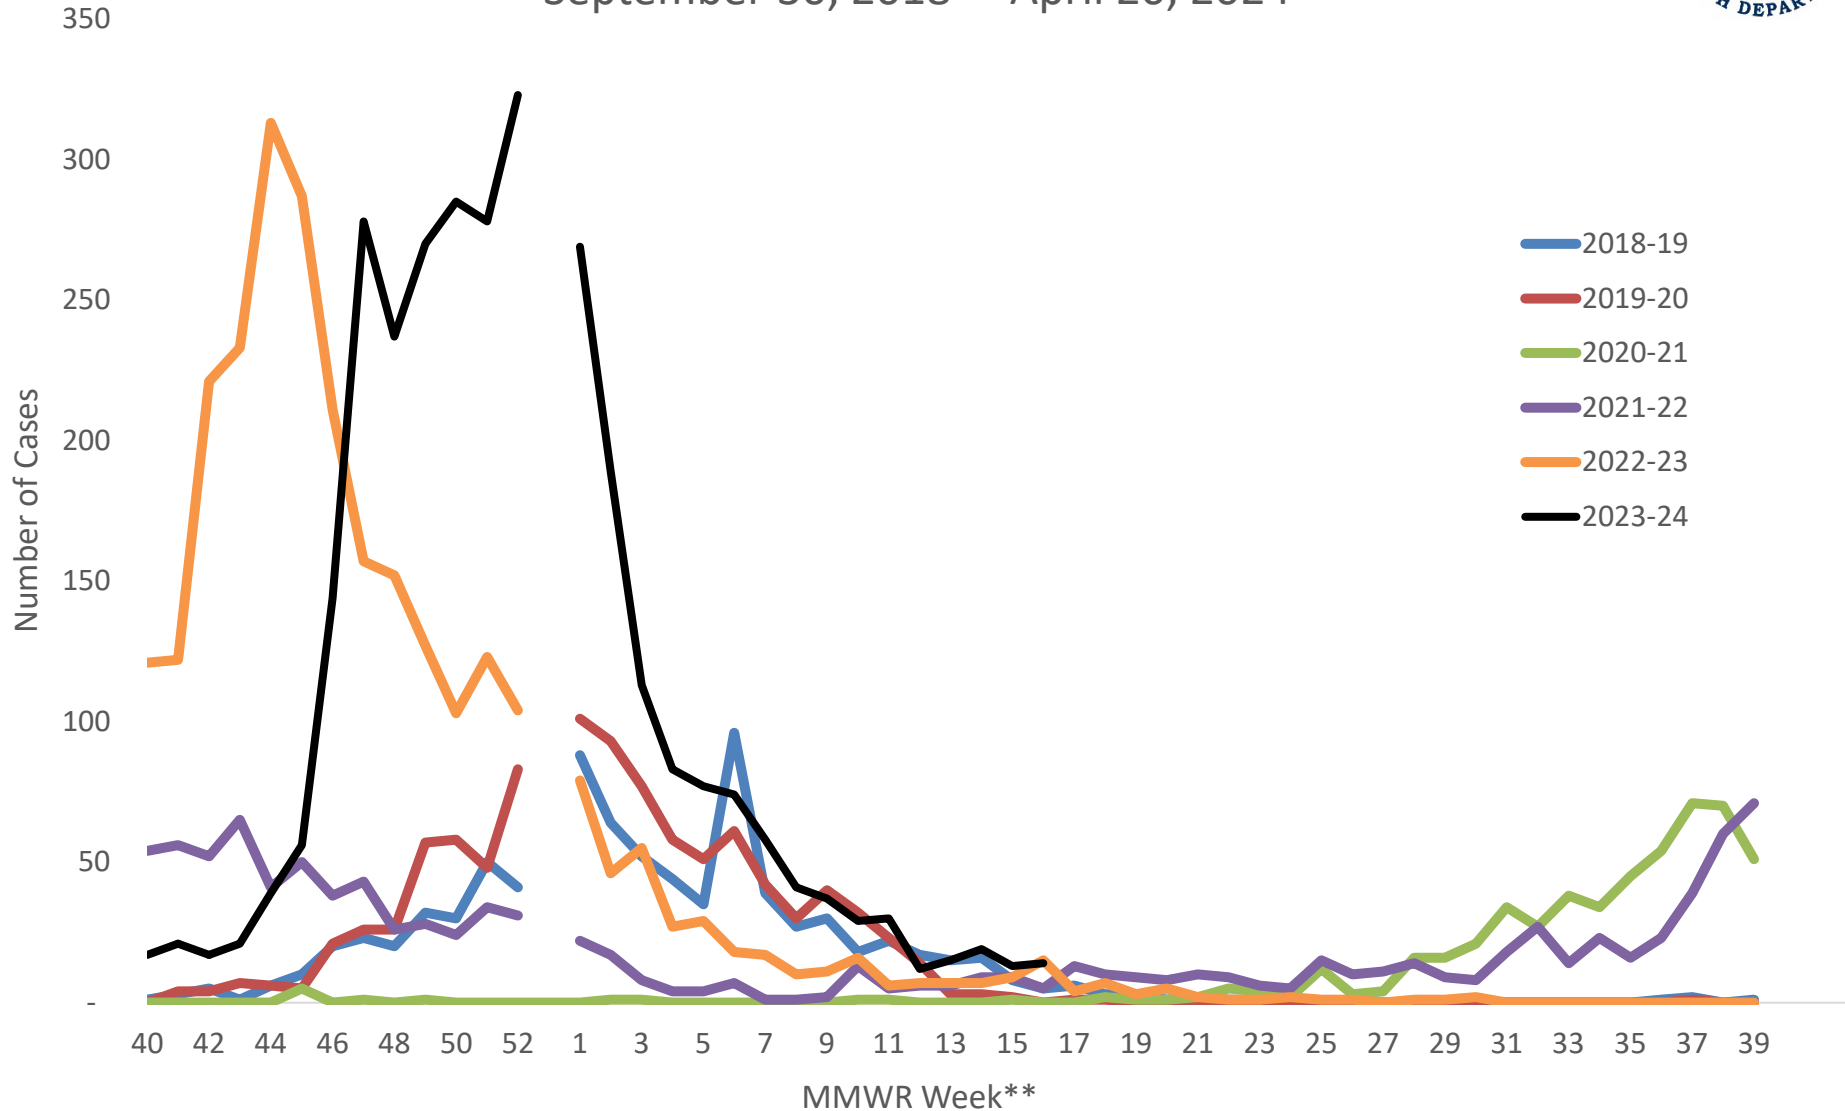

# Lab-Confirmed Cases of RSV in Allegheny County October 1, 2023 – April 20, 2024

Source: PA-NEDSS

# Lab-Confirmed\* Cases of RSV in Allegheny County 2018-19 Season to 2023-24 Season September 30, 2018 – April 20, 2024

Source: PA-NEDSS

\*\*MMWR Week does not fall on the same dates every year. MMWR weeks last from Sunday through Saturday and usually range from 1 to 52. Depending on how the days of the week fall across years, it is possible to occasionally have a Week 53

# Current RSV Season vs. Past RSV Seasons

	2020-21 Season reported by April 24, 2021	2021-22 Season reported by April 23, 2022	2022-23 Season reported by April 22, 2023	2023-24 Season reported by April 20, 2024
Number of cumulative cases*	12	656	2,618	3,059
Number of cumulative deaths**	0	3	6	5