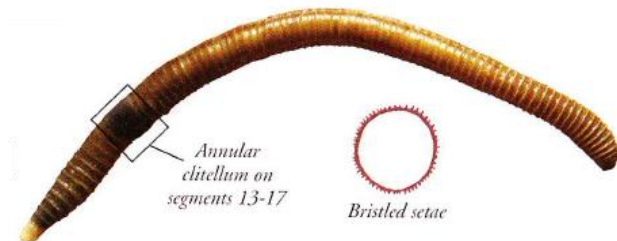

Earthworms of North Park

Angle Worm

(*Aporrectodea trapezoides*)

- Common
- Soil-dwellers
- May have pink nose or tail
- Length between 3-6 inches

Black Head Worm

(*Aporrectodea longa*)

- Common
- Soil-dwellers
- Length between 4-6 inches

Field Worm

(*Octolasion tyrtaeum*)

- Less common
- Soil-dwellers
- Length between 1-3 inches

Indian Blue Worm

(*Perionyx excavates*)

- Less common
- Fishing bait / Vermicomposting
- Length between 1-7 inches

Jumpers (Jumping Worm)

(*Amyntas* species)

- New to the U.S.
- Surface-dwellers
- Length between 2-8 inches

Leaf Worm

(*Lumbricus rubellus*)

- Common
- Surface-dwellers
- Length between 2-4 inches

Earthworms of North Park

Nightcrawler (African)

(*Eudrilus eugeniae*)

- Less common
- Fishing bait / Vermicomposting
- Length between 4-6 inches

Night Crawler

(*Lumbricus terrestris*)

- Common
- Deep-burrower
- Length between 4-6 inches