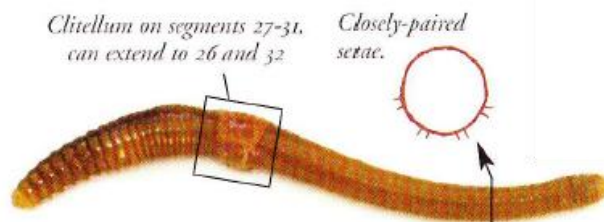

Field Worm

(*Octolasion tyrtaeum*)

- Less common
- Soil-dwellers
- Length between 1-3 inches

Indian Blue Worm

(*Perionyx excavates*)

- Less common
- Fishing bait / Vermicomposting
- Length between 1-7 inches

Jumpers (Jumping Worm)

(*Amyntas* species)

- New to the U.S.
- Surface-dwellers
- Length between 2-8 inches

Leaf Worm

(*Lumbricus rubellus*)

- Common
- Surface-dwellers
- Length between 2-4 inches

Earthworms of North Park

Nightcrawler (African)

(*Eudrilus eugeniae*)

- Less common
- Fishing bait / Vermicomposting
- Length between 4-6 inches

Night Crawler

(*Lumbricus terrestris*)

- Common
- Deep-burrower
- Length between 4-6 inches

Rose Worm

(*Aporrectodea rosea*)

- Common
- Soil-dweller
- May have very pink nose or tail
- Length between 1-2 inches

Small Leaf Worm

(*Dendrobaena octaedra*)

- Very common
- Litter-dweller
- Length between 0.5-1 inch