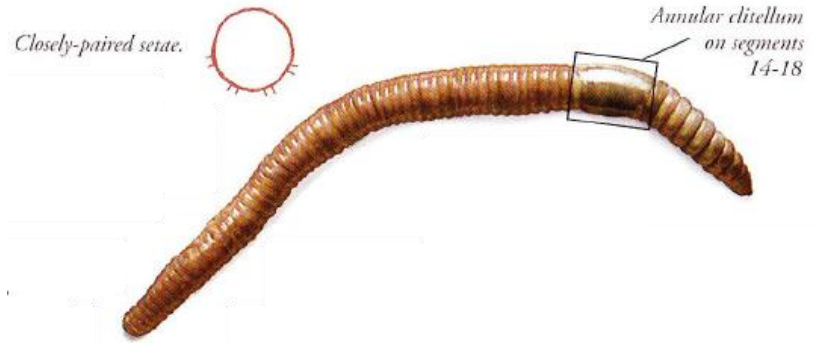

Field Worm

(*Octolasion tyrtaeum*)

- Less common
- Soil-dwellers
- Length between 1-3 inches

Indian Blue Worm

(*Perionyx excavates*)

- Less common
- Fishing bait / Vermicomposting
- Length between 1-7 inches

Jumpers (Jumping Worm)

(*Amyntas* species)

- New to the U.S.
- Surface-dwellers
- Length between 2-8 inches

Leaf Worm

(*Lumbricus rubellus*)

- Common
- Surface-dwellers
- Length between 2-4 inches

Earthworms of North Park

Nightcrawler (African)

(*Eudrilus eugeniae*)

- Less common
- Fishing bait / Vermicomposting
- Length between 4-6 inches

Night Crawler

(*Lumbricus terrestris*)

- Common
- Deep-burrower
- Length between 4-6 inches

Rose Worm

(*Aporrectodea rosea*)

- Common
- Soil-dweller
- May have very pink nose or tail
- Length between 1-2 inches

Small Leaf Worm

(*Dendrobaena octaedra*)

- Very common
- Litter-dweller
- Length between 0.5-1 inch