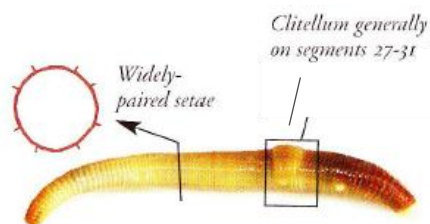

Jumpers (Jumping Worm)

(*Amyntas* species)

- New to the U.S.
- Surface-dwellers
- Length between 2-8 inches

Leaf Worm

(*Lumbricus rubellus*)

- Common
- Surface-dwellers
- Length between 2-4 inches

Earthworms of North Park

Nightcrawler (African)

(*Eudrilus eugeniae*)

- Less common
- Fishing bait / Vermicomposting
- Length between 4-6 inches

Night Crawler

(*Lumbricus terrestris*)

- Common
- Deep-burrower
- Length between 4-6 inches

Rose Worm

(*Aporrectodea rosea*)

- Common
- Soil-dweller
- May have very pink nose or tail
- Length between 1-2 inches

Small Leaf Worm

(*Dendrobaena octaedra*)

- Very common
- Litter-dweller
- Length between 0.5-1 inch

Small Litter Worm

(*Dendrodrilus rubidus*)

- Less common
- Litter-dweller
- Length between 1-2 inches

Swamp Worm

(*Allolobophora chlorotica*)

- Less common
- Soil-dweller
- Length between 1-3 inches