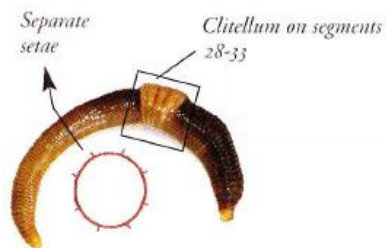

Jumpers (Jumping Worm)

(*Amyntas* species)

- New to the U.S.
- Surface-dwellers
- Length between 2-8 inches

Leaf Worm

(*Lumbricus rubellus*)

- Common
- Surface-dwellers
- Length between 2-4 inches

Earthworms of North Park

Nightcrawler (African)

(*Eudrilus eugeniae*)

- Less common
- Fishing bait / Vermicomposting
- Length between 4-6 inches

Night Crawler

(*Lumbricus terrestris*)

- Common
- Deep-burrower
- Length between 4-6 inches

Rose Worm

(*Aporrectodea rosea*)

- Common
- Soil-dweller
- May have very pink nose or tail
- Length between 1-2 inches

Small Leaf Worm

(*Dendrobaena octaedra*)

- Very common
- Litter-dweller
- Length between 0.5-1 inch

Small Litter Worm

(*Dendrodrilus rubidus*)

- Less common
- Litter-dweller
- Length between 1-2 inches

Swamp Worm

(*Allolobophora chlorotica*)

- Less common
- Soil-dweller
- Length between 1-3 inches