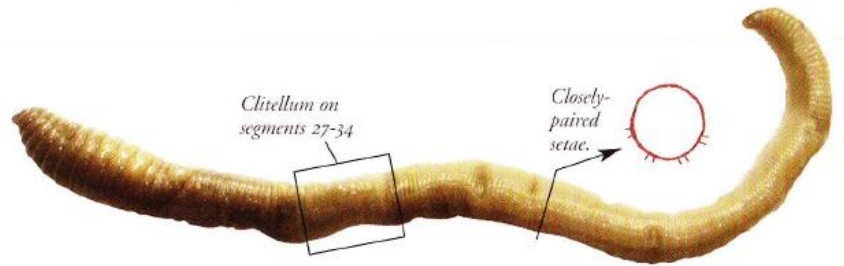

Earthworms of North Park

Angle Worm

(*Aporrectodea trapezoides*)

- Common
- Soil-dwellers
- May have pink nose or tail
- Length between 3-6 inches

Black Head Worm

(*Aporrectodea longa*)

- Common
- Soil-dwellers
- Length between 4-6 inches

Field Worm

(*Octolasion tyrtaeum*)

- Less common
- Soil-dwellers
- Length between 1-3 inches

Indian Blue Worm

(*Perionyx excavates*)

- Less common
- Fishing bait / Vermicomposting
- Length between 1-7 inches

Jumpers (Jumping Worm)

(*Amyntas* species)

- New to the U.S.
- Surface-dwellers
- Length between 2-8 inches

Leaf Worm

(*Lumbricus rubellus*)

- Common
- Surface-dwellers
- Length between 2-4 inches

Earthworms of North Park

Nightcrawler (African)

(*Eudrilus eugeniae*)

- Less common
- Fishing bait / Vermicomposting
- Length between 4-6 inches

Night Crawler

(*Lumbricus terrestris*)

- Common
- Deep-burrower
- Length between 4-6 inches