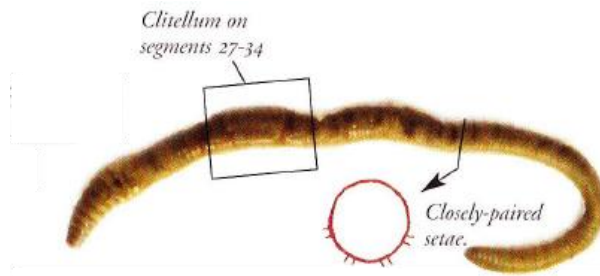

Earthworms of North Park

Angle Worm

(*Aporrectodea trapezoides*)

- Common
- Soil-dwellers
- May have pink nose or tail
- Length between 3-6 inches

Black Head Worm

(*Aporrectodea longa*)

- Common
- Soil-dwellers
- Length between 4-6 inches

Field Worm

(*Octolasion tyrtaeum*)

- Less common
- Soil-dwellers
- Length between 1-3 inches

Indian Blue Worm

(*Perionyx excavates*)

- Less common
- Fishing bait / Vermicomposting
- Length between 1-7 inches

Jumpers (Jumping Worm)

(*Amyntas* species)

- New to the U.S.
- Surface-dwellers
- Length between 2-8 inches

Leaf Worm

(*Lumbricus rubellus*)

- Common
- Surface-dwellers
- Length between 2-4 inches

Earthworms of North Park

Nightcrawler (African)

(*Eudrilus eugeniae*)

- Less common
- Fishing bait / Vermicomposting
- Length between 4-6 inches

Night Crawler

(*Lumbricus terrestris*)

- Common
- Deep-burrower
- Length between 4-6 inches