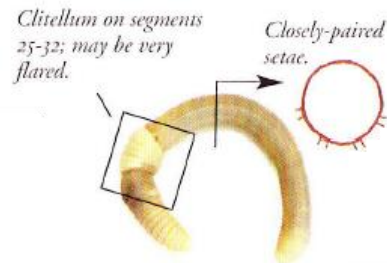

Jumpers (Jumping Worm)

(*Amyntas* species)

- New to the U.S.
- Surface-dwellers
- Length between 2-8 inches

Leaf Worm

(*Lumbricus rubellus*)

- Common
- Surface-dwellers
- Length between 2-4 inches

Earthworms of North Park

Nightcrawler (African)

(*Eudrilus eugeniae*)

- Less common
- Fishing bait / Vermicomposting
- Length between 4-6 inches

Night Crawler

(*Lumbricus terrestris*)

- Common
- Deep-burrower
- Length between 4-6 inches

Rose Worm

(*Aporrectodea rosea*)

- Common
- Soil-dweller
- May have very pink nose or tail
- Length between 1-2 inches

Small Leaf Worm

(*Dendrobaena octaedra*)

- Very common
- Litter-dweller
- Length between 0.5-1 inch

Small Litter Worm

(*Dendrodrilus rubidus*)

- Less common
- Litter-dweller
- Length between 1-2 inches

Swamp Worm

(*Allolobophora chlorotica*)

- Less common
- Soil-dweller
- Length between 1-3 inches