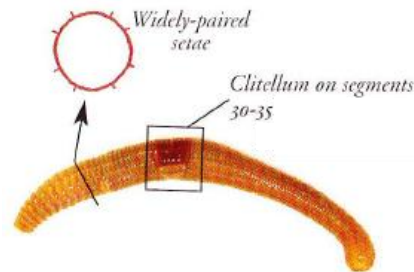

Earthworms of North Park

Angle Worm

(*Aporrectodea trapezoides*)

- Common
- Soil-dwellers
- May have pink nose or tail
- Length between 3-6 inches

Black Head Worm

(*Aporrectodea longa*)

- Common
- Soil-dwellers
- Length between 4-6 inches

Field Worm

(*Octolasion tyrtaeum*)

- Less common
- Soil-dwellers
- Length between 1-3 inches

Indian Blue Worm

(*Perionyx excavates*)

- Less common
- Fishing bait / Vermicomposting
- Length between 1-7 inches

Jumpers (Jumping Worm)

(*Amyntas* species)

- New to the U.S.
- Surface-dwellers
- Length between 2-8 inches

Leaf Worm

(*Lumbricus rubellus*)

- Common
- Surface-dwellers
- Length between 2-4 inches

Earthworms of North Park

Nightcrawler (African)

(*Eudrilus eugeniae*)

- Less common
- Fishing bait / Vermicomposting
- Length between 4-6 inches

Night Crawler

(*Lumbricus terrestris*)

- Common
- Deep-burrower
- Length between 4-6 inches