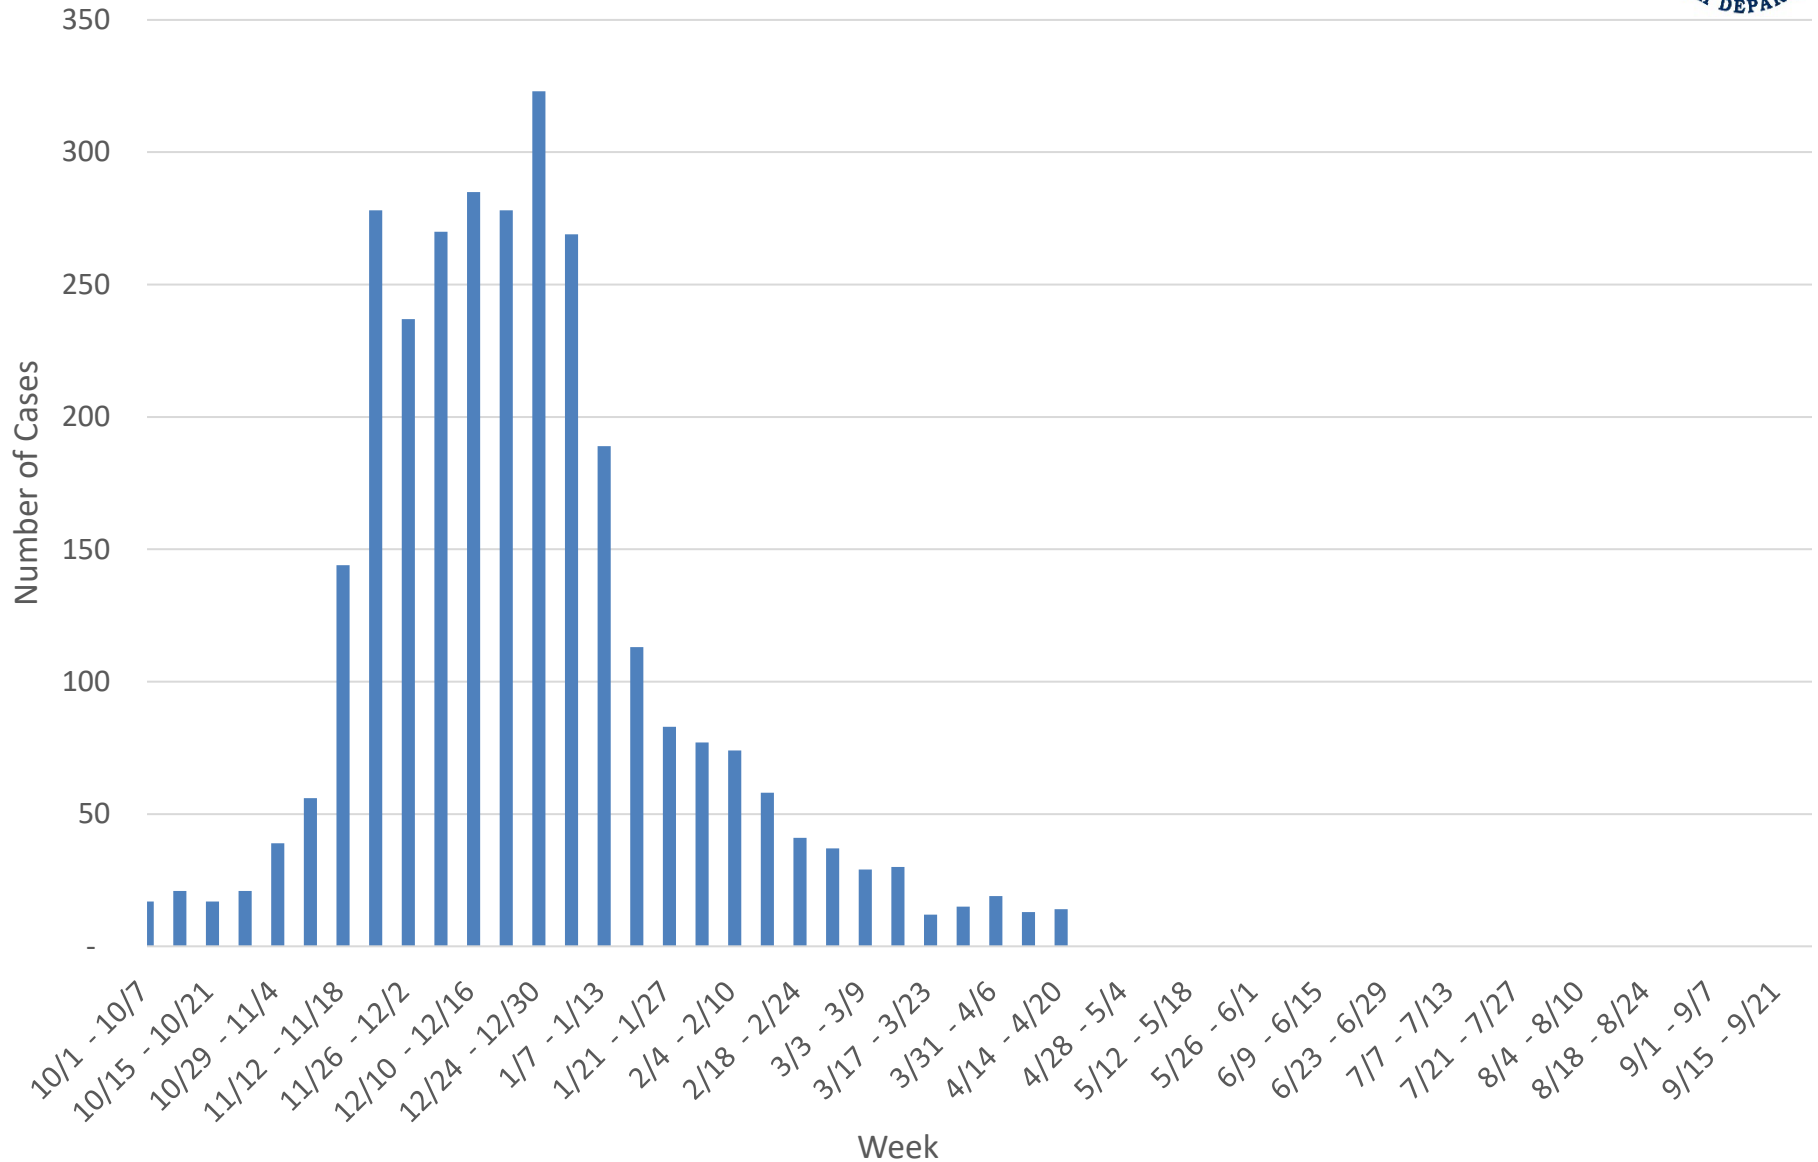

# Lab-Confirmed Cases of RSV in Allegheny County October 1, 2023 – May 4, 2024

Source: PA-NEDSS

# Lab-Confirmed\* Cases of RSV in Allegheny County 2018-19 Season to 2023-24 Season September 30, 2018 – May 4, 2024

Source: PA-NEDSS

\*\*MMWR Week does not fall on the same dates every year. MMWR weeks last from Sunday through Saturday and usually range from 1 to 52. Depending on how the days of the week fall across years, it is possible to occasionally have a Week 53

# Current RSV Season vs. Past RSV Seasons

	2020-21 Season reported by May 8, 2021	2021-22 Season reported by May 7, 2022	2022-23 Season reported by May 6, 2023	2023-24 Season reported by May 4, 2024
Number of cumulative cases*	14	684	2644	3,082
Number of cumulative deaths**	0	3	7	6