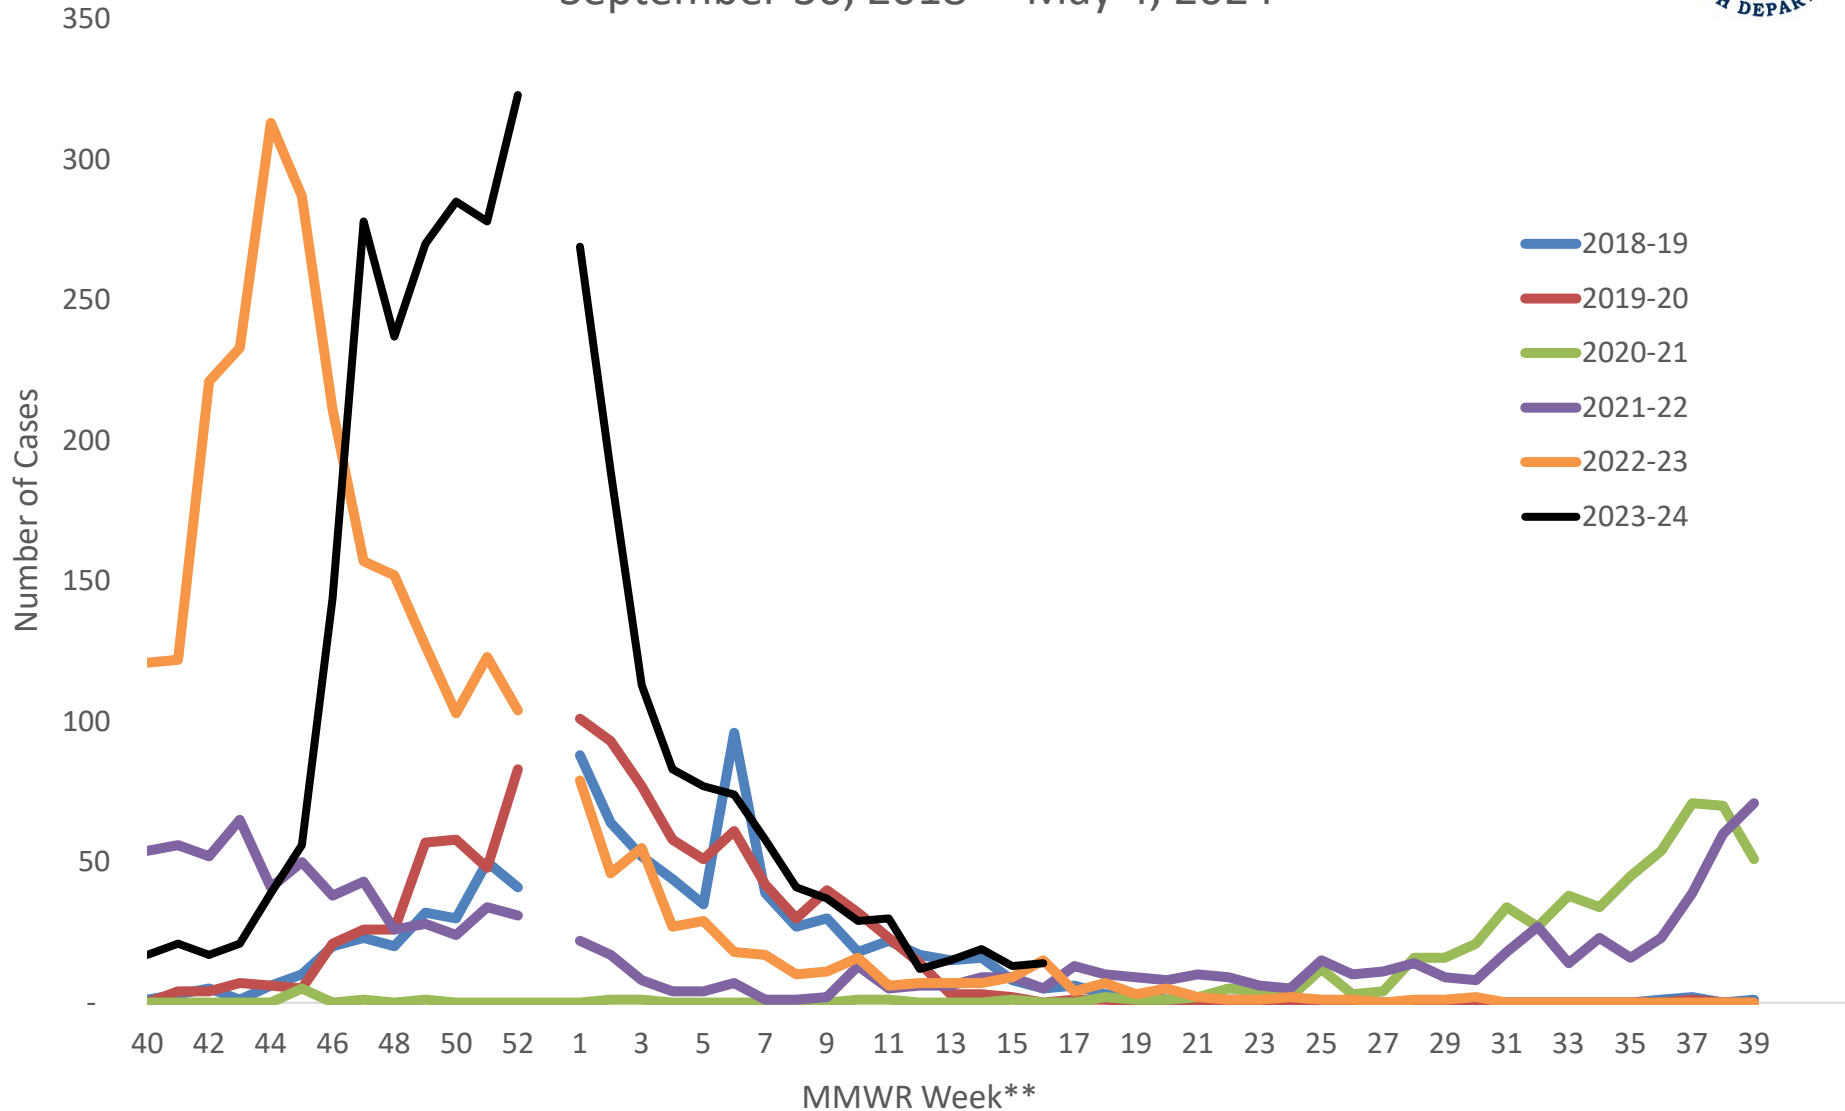

# Lab-Confirmed Cases of RSV in Allegheny County October 1, 2023 – May 4, 2024

Source: PA-NEDSS

# Lab-Confirmed\* Cases of RSV in Allegheny County 2018-19 Season to 2023-24 Season September 30, 2018 – May 4, 2024

Source: PA-NEDSS

\*\*MMWR Week does not fall on the same dates every year. MMWR weeks last from Sunday through Saturday and usually range from 1 to 52. Depending on how the days of the week fall across years, it is possible to occasionally have a Week 53

# Current RSV Season vs. Past RSV Seasons

	2020-21 Season reported by May 8, 2021	2021-22 Season reported by May 7, 2022	2022-23 Season reported by May 6, 2023	2023-24 Season reported by May 4, 2024
Number of cumulative cases*	14	684	2644	3,082
Number of cumulative deaths**	0	3	7	6