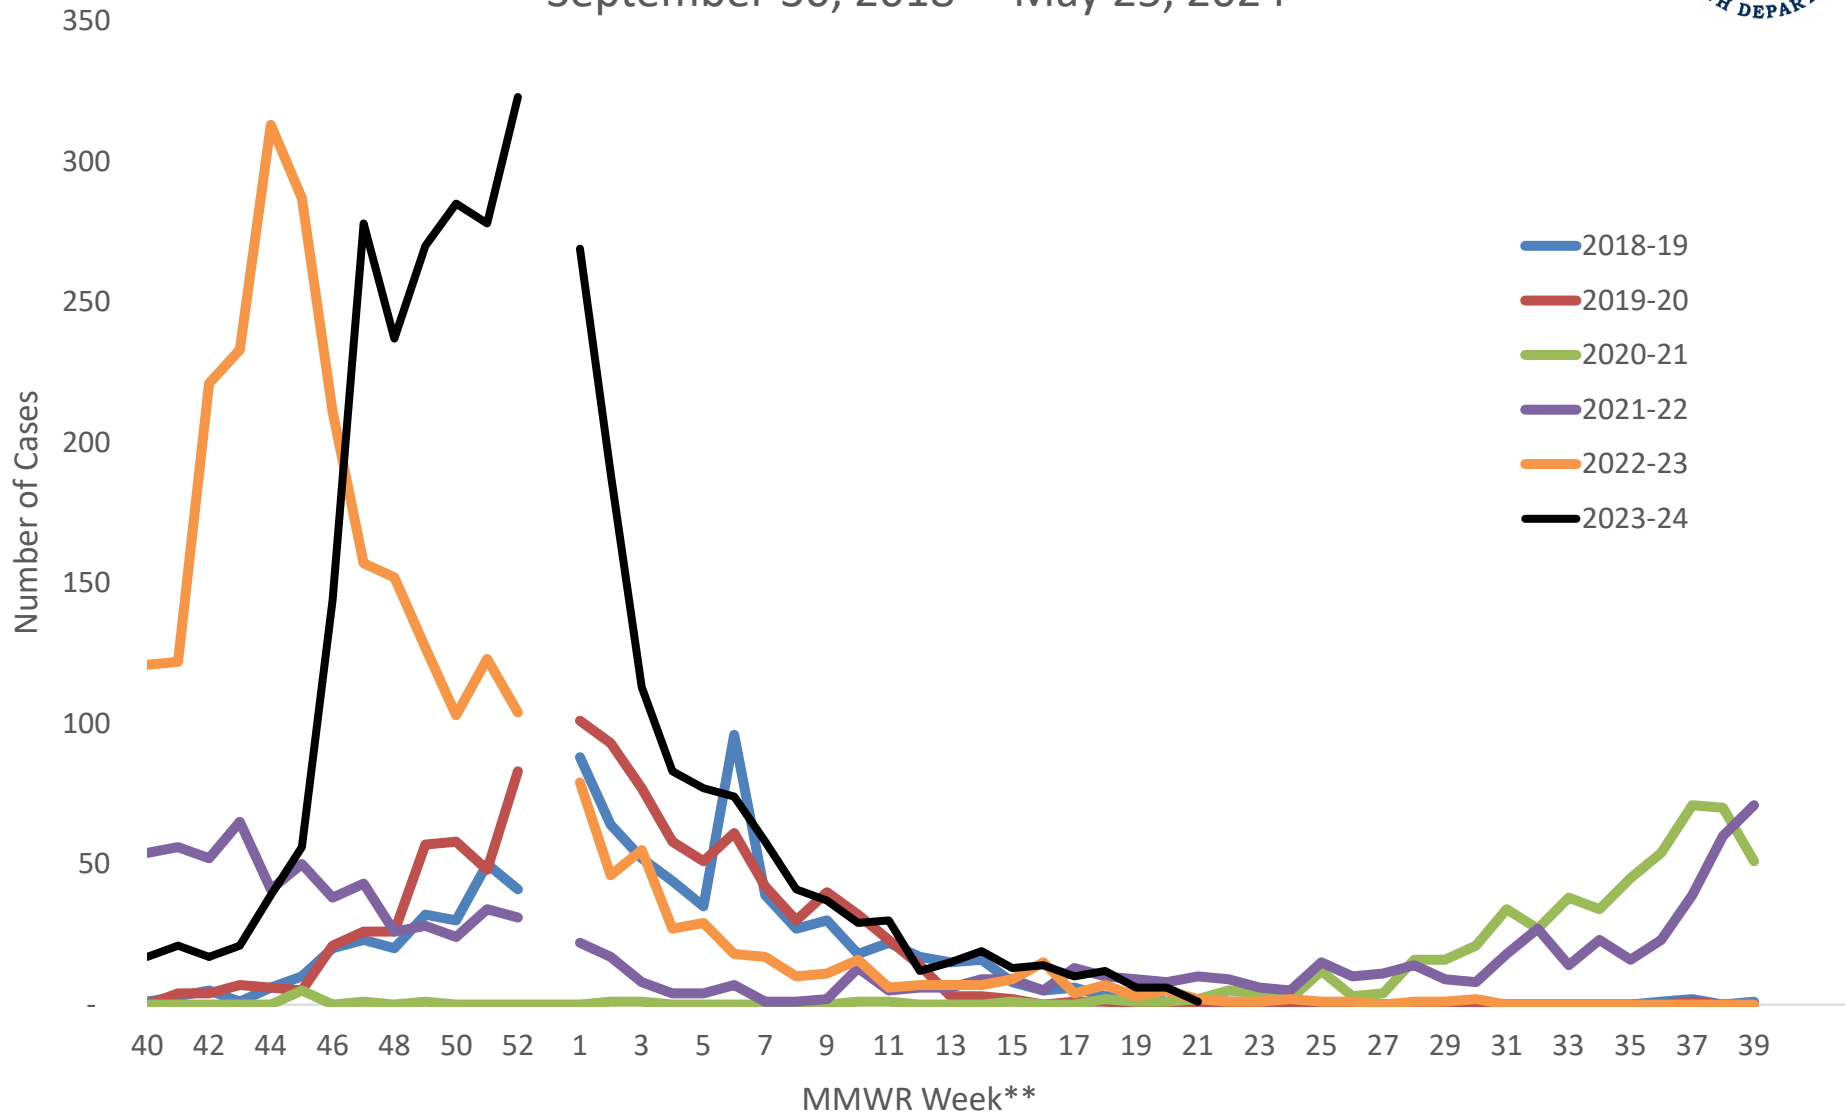

# Lab-Confirmed Cases of RSV in Allegheny County October 1, 2023 – May 25, 2024

Source: PA-NEDSS

# Lab-Confirmed\* Cases of RSV in Allegheny County 2018-19 Season to 2023-24 Season September 30, 2018 – May 25, 2024

Source: PA-NEDSS

\*\*MMWR Week does not fall on the same dates every year. MMWR weeks last from Sunday through Saturday and usually range from 1 to 52. Depending on how the days of the week fall across years, it is possible to occasionally have a Week 53

# Current RSV Season vs. Past RSV Seasons

	2020-21 Season reported by May 29, 2021	2021-22 Season reported by May 28, 2022	2022-23 Season reported by May 27, 2023	2023-24 Season reported by May 25, 2024
Number of cumulative cases*	18	711	2,654	3,094
Number of cumulative deaths**	0	3	7	6