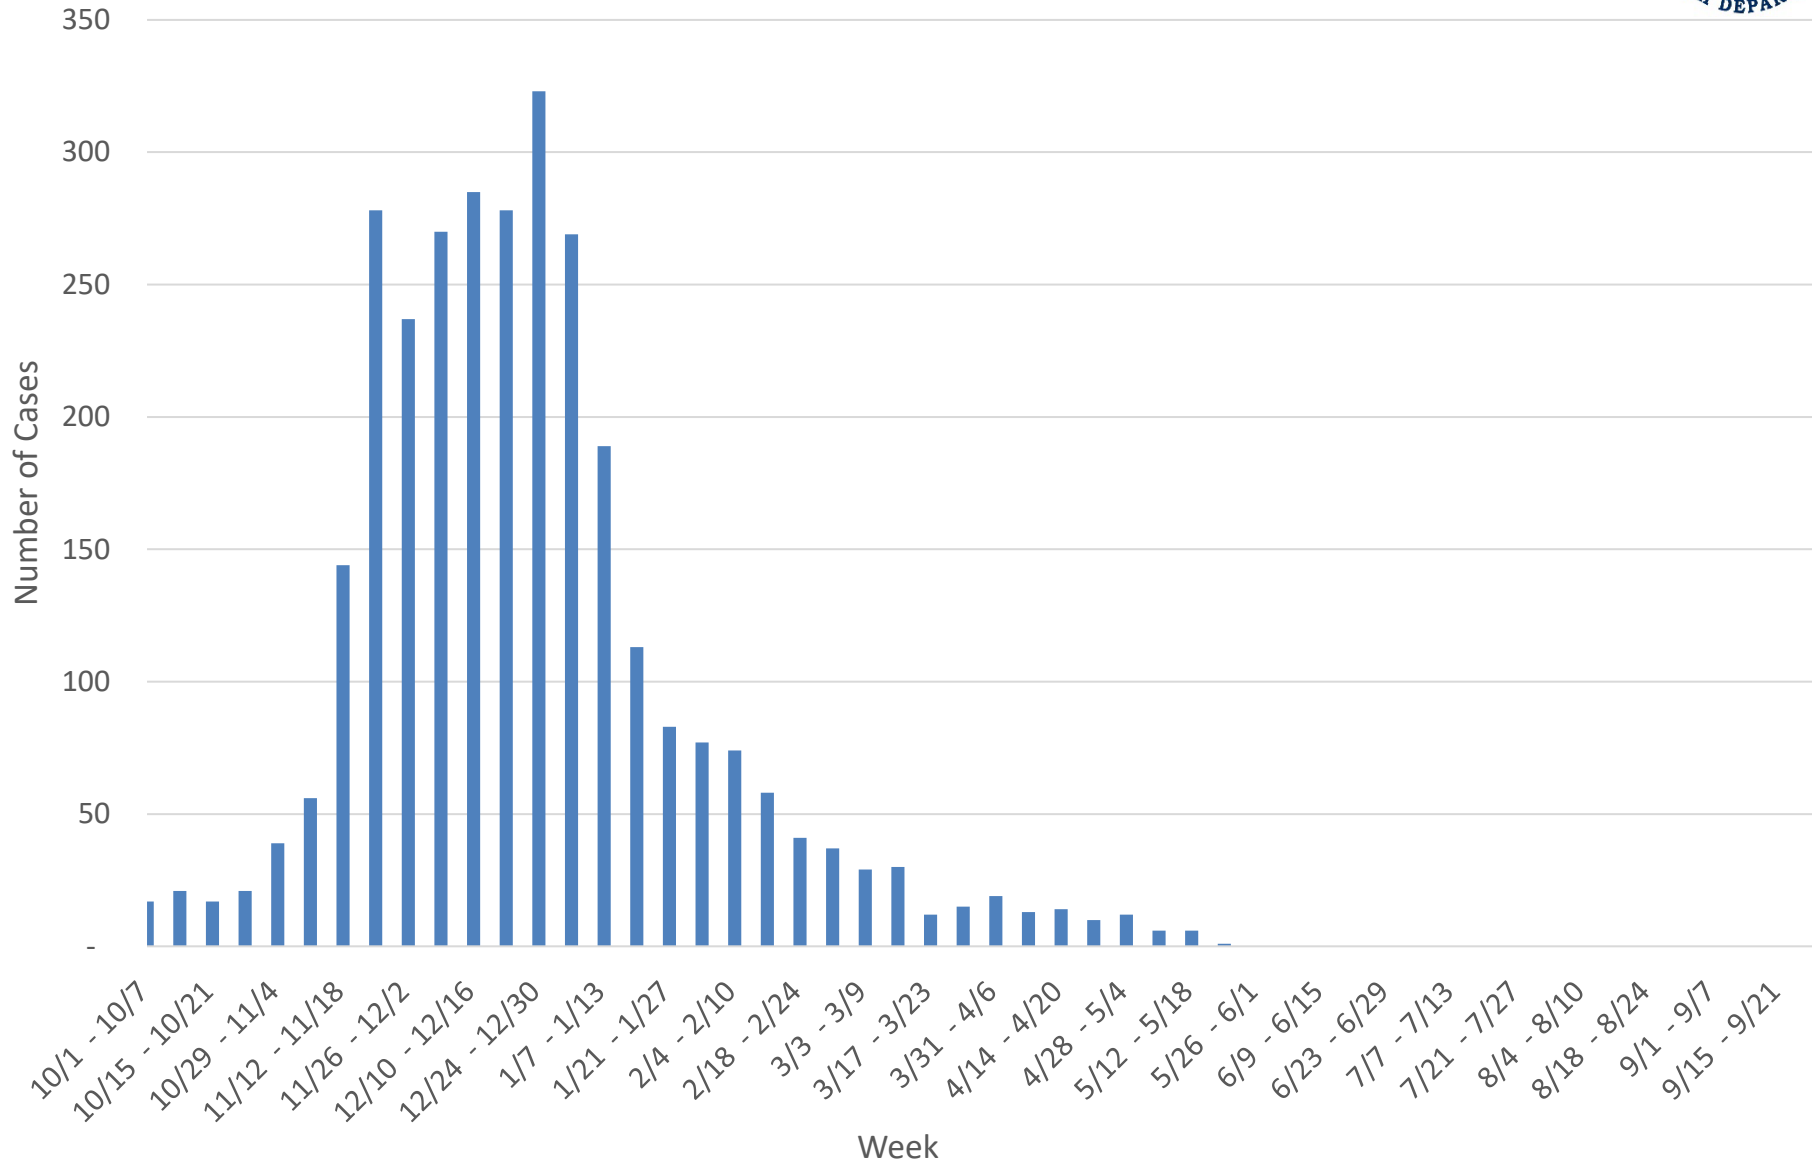

# Lab-Confirmed Cases of RSV in Allegheny County October 1, 2023 – May 25, 2024

Source: PA-NEDSS

# Lab-Confirmed\* Cases of RSV in Allegheny County 2018-19 Season to 2023-24 Season September 30, 2018 – May 25, 2024

Source: PA-NEDSS

\*\*MMWR Week does not fall on the same dates every year. MMWR weeks last from Sunday through Saturday and usually range from 1 to 52. Depending on how the days of the week fall across years, it is possible to occasionally have a Week 53

# Current RSV Season vs. Past RSV Seasons

	2020-21 Season reported by May 29, 2021	2021-22 Season reported by May 28, 2022	2022-23 Season reported by May 27, 2023	2023-24 Season reported by May 25, 2024
Number of cumulative cases*	18	711	2,654	3,094
Number of cumulative deaths**	0	3	7	6