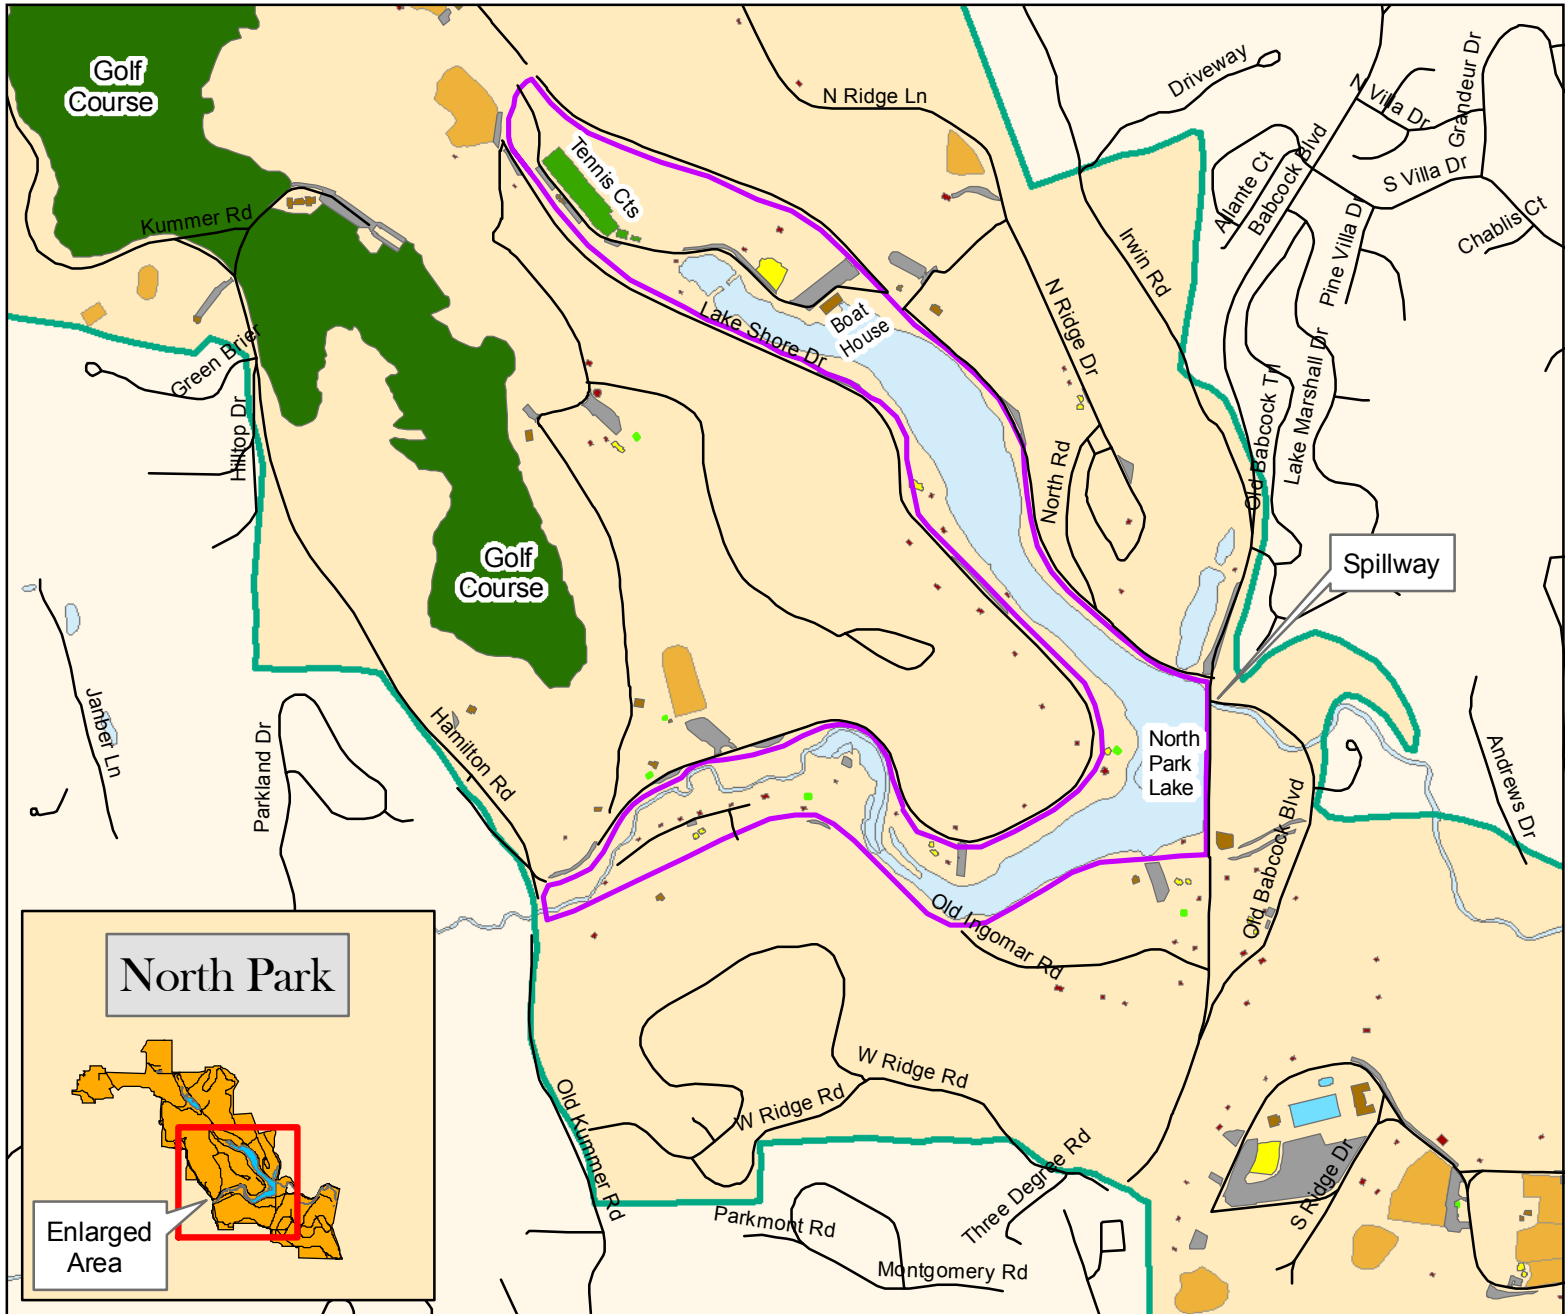

North Park - Lake Shore Loop

5 Mile (10,000 Step) Paved Bike/Hike Loop

Legend	
	NorthParkBoundary
	Lake Shore Loop - 5 Miles
	Parking Lots
	Restrooms
	Shelters
	Playgrounds
	Ballfields
	Pools
	Roads

Allegheny County
Division of Computer Services
Geographic Information Systems
 621 County Office Building
 542 Forbes Avenue
 Pittsburgh, PA 15219
 (412) 350-4760